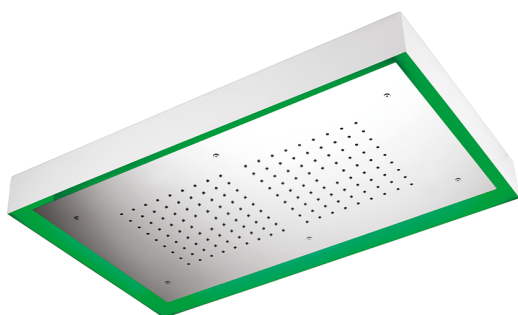

770x470 mm Chromotherapy Ceiling showerhead ZEN_ZS1C0150

MODEL **ZS1C0150**

770x470 mm Chromotherapy Ceiling showerhead, with white cover, rain, chromotherapy functions, wireless control, Stainless Steel AISI 304

AVAILABLE FINISHINGS

- **40** 40 Matt Black
- **4Q** 4Q Matt White
- **D1** D1 Brushed Inox
- **D2** D2 Polished Inox

CHARACTERISTICS

2024-11-15