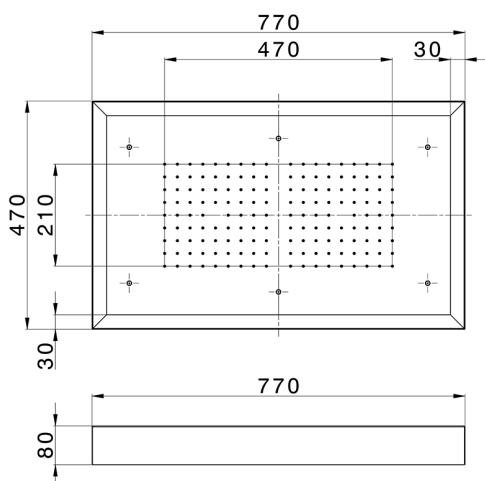

770x470 mm Chromotherapy Ceiling showerhead ZEN_ZS1C0150

MODEL **ZS1C0150**

770x470 mm Chromotherapy Ceiling showerhead, with white cover, rain, chromotherapy functions, wireless control, Stainless Steel AISI 304

AVAILABLE FINISHINGS

- **40** 40 Matt Black
- **4Q** 4Q Matt White
- **D1** D1 Brushed Inox
- **D2** D2 Polished Inox

CHARACTERISTICS

2024-11-15