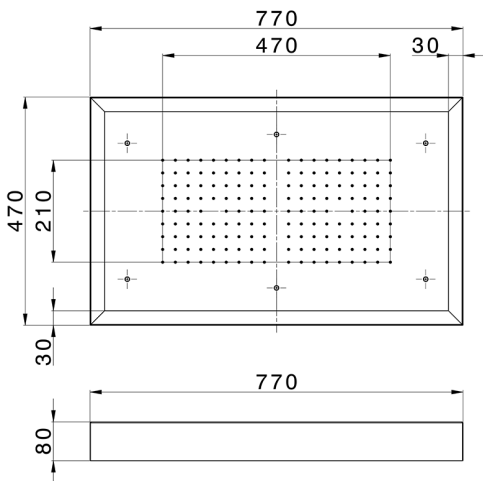

770x470 mm Chromotherapy Ceiling showerhead ZEN_ZS1C0150

MODEL **ZS1C0150**

770x470 mm Chromotherapy Ceiling showerhead, with white cover, rain, chromotherapy functions, wireless control, Stainless Steel AISI 304

AVAILABLE FINISHINGS

- **40** 40 Matt Black
- **4Q** 4Q Matt White
- **D1** D1 Brushed Inox
- **D2** D2 Polished Inox

CHARACTERISTICS

2024-11-15