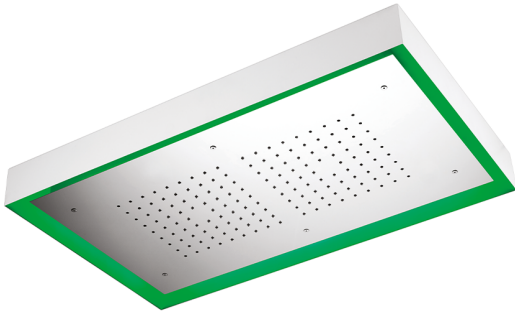

770x470 mm Chromotherapy Ceiling showerhead ZEN_ZS1C0150

MODEL **ZS1C0150**

770x470 mm Chromotherapy Ceiling showerhead, with white cover, rain, chromotherapy functions, wireless control, Stainless Steel AISI 304

AVAILABLE FINISHINGS

-  **40** 40 Matt Black
-  **4Q** 4Q Matt White
-  **D1** D1 Brushed Inox
-  **D2** D2 Polished Inox

CHARACTERISTICS

2024-11-15