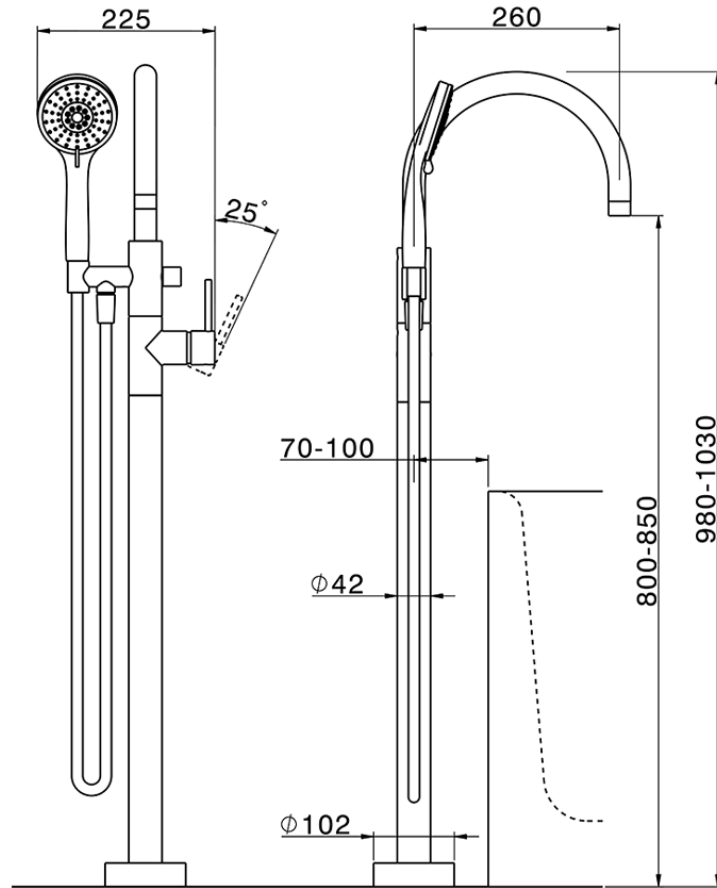

Exposed part for single-lever bath shower mixer NUOVA KIRUNA_K2014200

K2014200

<https://en.huberitalia.com/exposed-part-for-single-lever-bath-shower-mixer-nuova-kiruna-k2014200>

ZB004510

<https://en.huberitalia.com/concealed-part-single-lever-free-standing-concealed-zb004510>