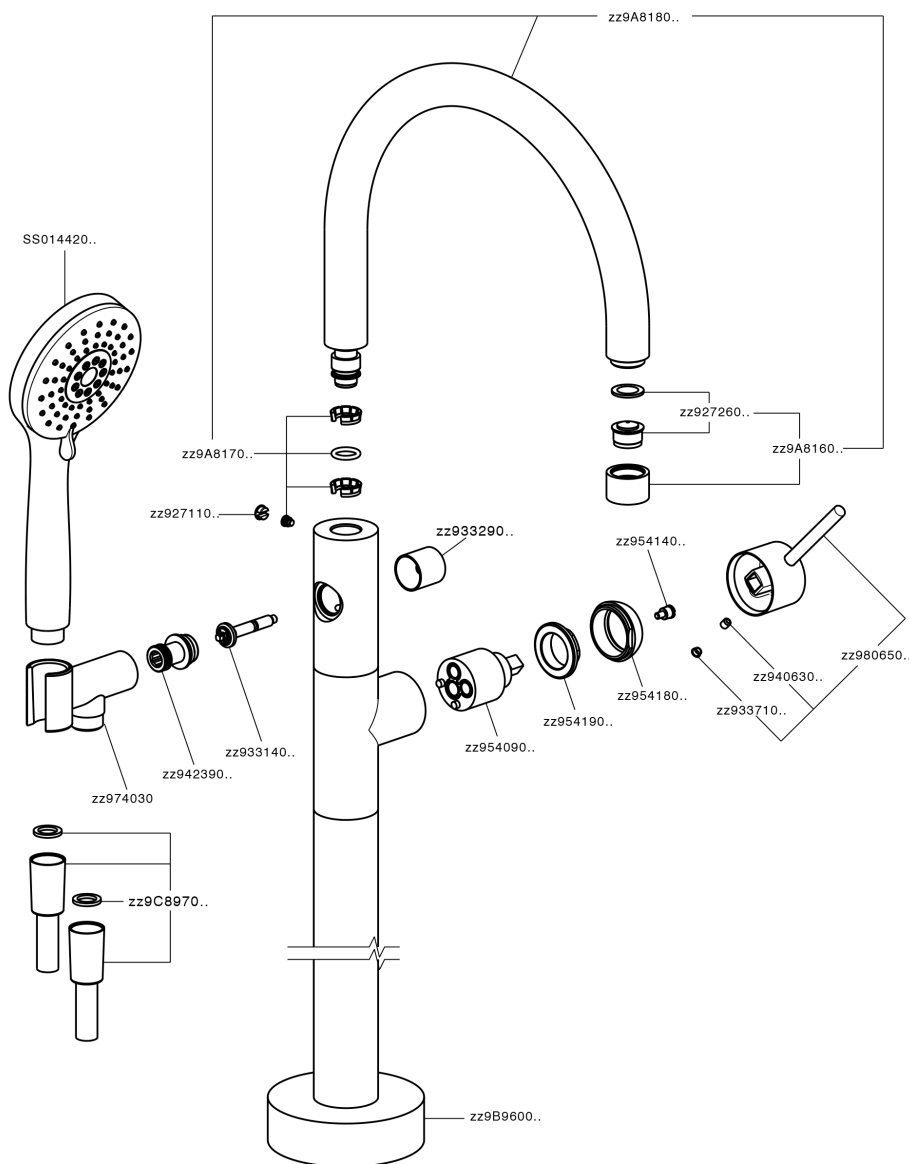

## Exposed part for single-lever bath shower mixer NUOVA KIRUNA\_K2014200

K2014200

<https://en.huberitalia.com/exposed-part-for-single-lever-bath-shower-mixer-nuova-kiruna-k2014200>

Concealed part single lever free-standing CONCEALED\_ZB004510

ZB004510

<https://en.huberitalia.com/concealed-part-single-lever-free-standing-concealed-zb004510>

2024-11-12