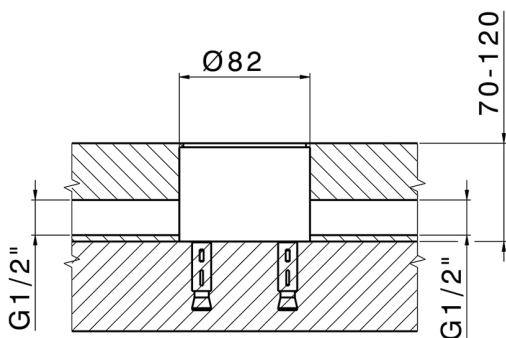

Exposed part for single-lever bath shower mixer NUOVA KIRUNA_K2014200

MODEL **K2014200**

Exposed part for single-lever bath shower mixer, handshower holder on column, 3sprays handshower ABS on bracket for CombiShower, 150 cm smooth SUPREME Flexible Hose, without concealed part (for item ZB004510)

35 mm Cartridge

Installation **Concealed**

Required concealed parts **ZB004510**

EcoStop

EcoStop feature limits water flow to approximately 50% of maximum output with one point of resistance on setting. Push slightly past the middle stop only when full water output is required. This will save water up to 50%.

Concealed part single lever free-standing CONCEALED_ZB004510

MODEL **ZB004510**

Floor mounted concealed part, for free-standing mixer

AVAILABLE FINISHINGS

 **04** 04 Without finishing

CHARACTERISTICS

Installation	Concealed
Concealed	1