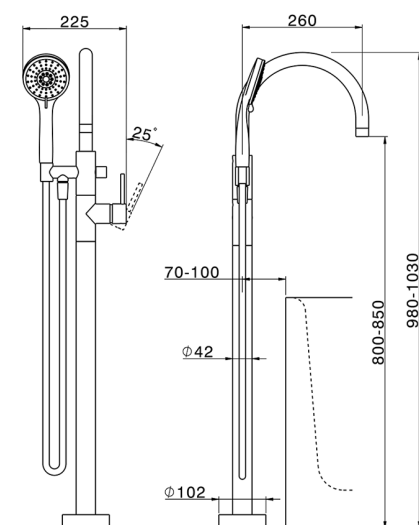

Exposed part for single-lever bath shower mixer NUOVA KIRUNA_K2014200

MODEL **K2014200**

Exposed part for single-lever bath shower mixer, handshower holder on column, 3sprays handshower ABS on bracket for CombiShower, 150 cm smooth SUPREME Flexible Hose, without concealed part (for item ZB004510)

AVAILABLE FINISHINGS

-  **21** 21 Chrome
-  **26** 26 Old Copper
-  **2F** 2F Brushed Nickel
-  **2W** 2W Brushed Gold
-  **40** 40 Matt Black
-  **4Q** 4Q Matt White

CHARACTERISTICS

Cartridge Spare Parts **ZZ95409000**

35 mm Cartridge

Installation **Concealed**

Required concealed parts **ZB004510**

EcoStop

EcoStop feature limits water flow to approximately 50% of maximum output with one point of resistance on setting. Push slightly past the middle stop only when full water output is required. This will save water up to 50%.

Concealed part single lever free-standing CONCEALED_ZB004510

MODEL **ZB004510**

Floor mounted concealed part, for free-standing mixer

AVAILABLE FINISHINGS

 **04** 04 Without finishing

CHARACTERISTICS

Installation	Concealed
Concealed	1