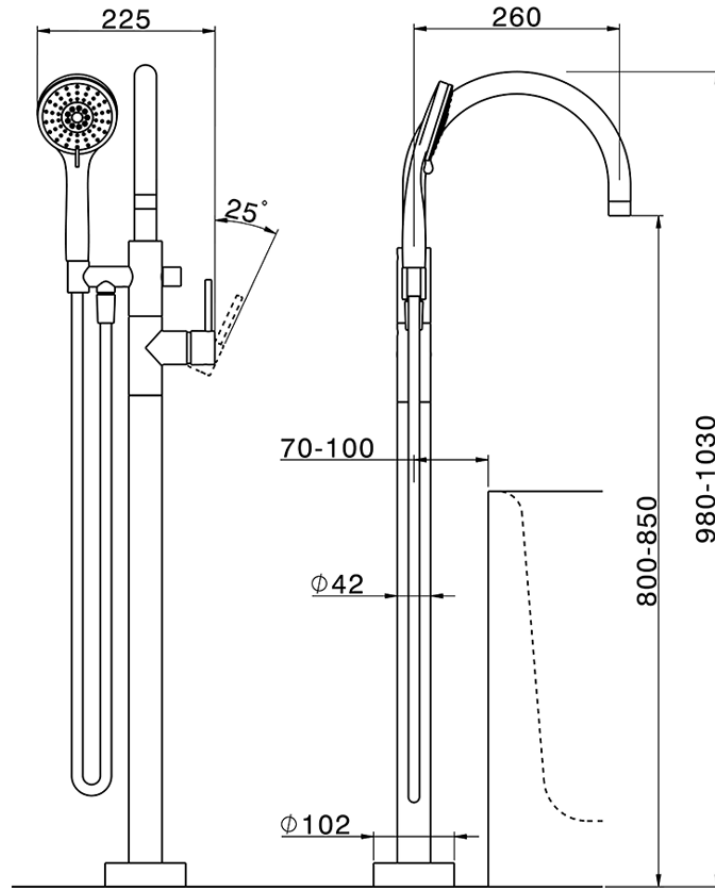

Exposed part for single-lever bath shower mixer NUOVA KIRUNA_K2014200

K2014200

<https://en.huberitalia.com/exposed-part-for-single-lever-bath-shower-mixer-nuova-kiruna-k2014200>

ZB004510

<https://en.huberitalia.com/concealed-part-single-lever-free-standing-concealed-zb004510>