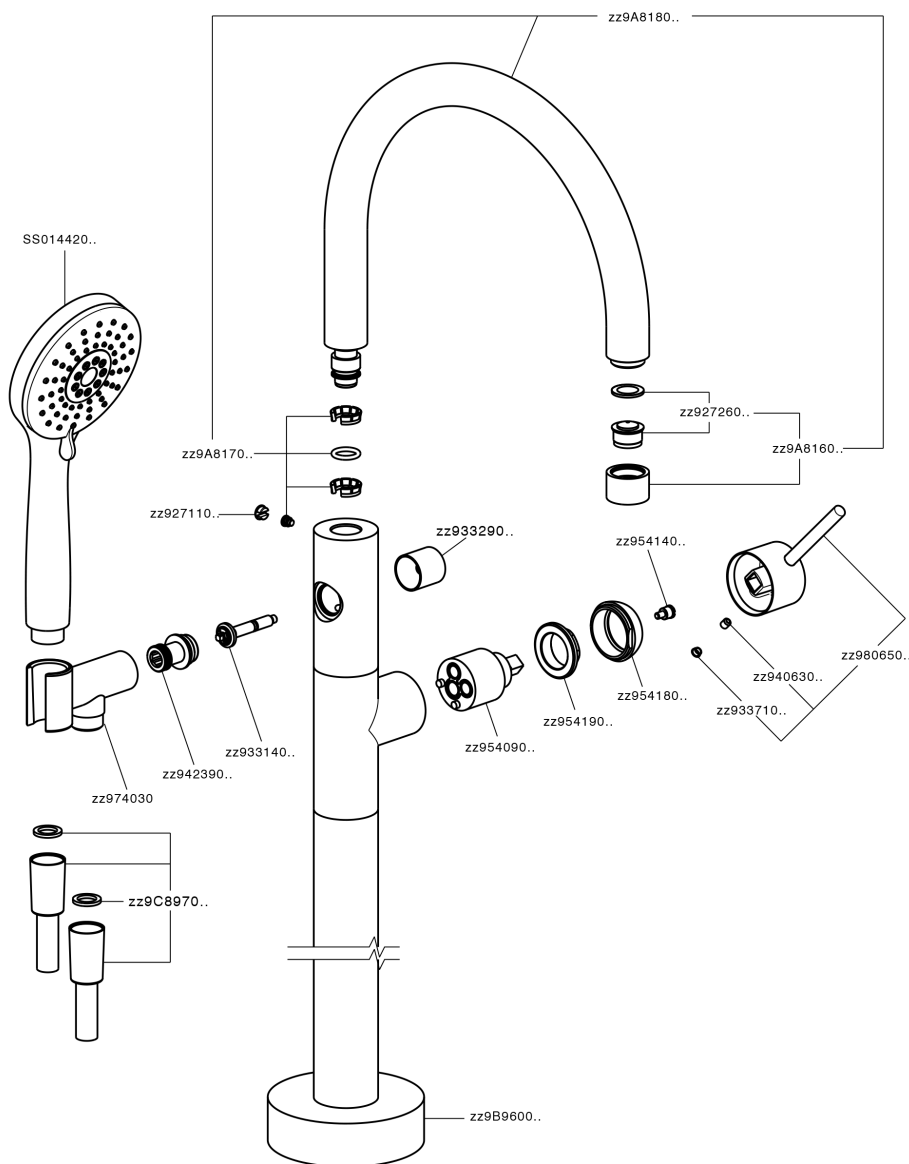

Exposed part for single-lever bath shower mixer NUOVA KIRUNA_K2014200

K2014200

<https://en.huberitalia.com/exposed-part-for-single-lever-bath-shower-mixer-nuova-kiruna-k2014200>

Concealed part single lever free-standing CONCEALED_ZB004510

ZB004510

<https://en.huberitalia.com/concealed-part-single-lever-free-standing-concealed-zb004510>

2024-11-14