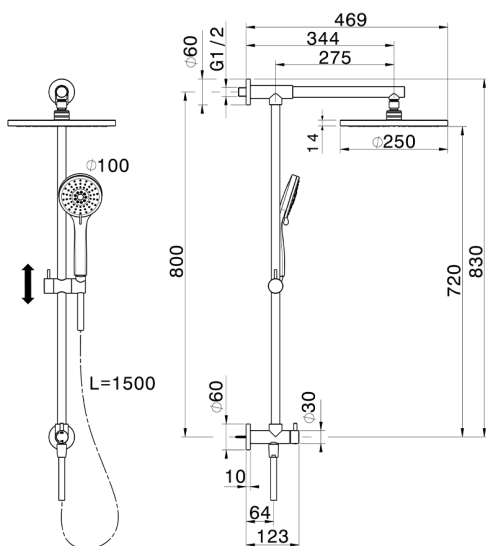

## CombiShower with Diverter COLUMNS\_SSZ78010

MODEL **SSZ78010**

CombiShower with Diverter, 2-outlet diverter, not adjustable column, upper concealed wall elbow, sliding handshower holder, 100 mm ABS 3 sprays handshower, 250 mm ABS Round showerhead, 150 cm smooth SILVERFLEX Flexible Hose

## CombiShower with Diverter COLUMNS\_SSZ78010

SSZ78010

<https://en.huberitalia.com/combishower-with-diverter-columns-ssz78010>

2024-11-21