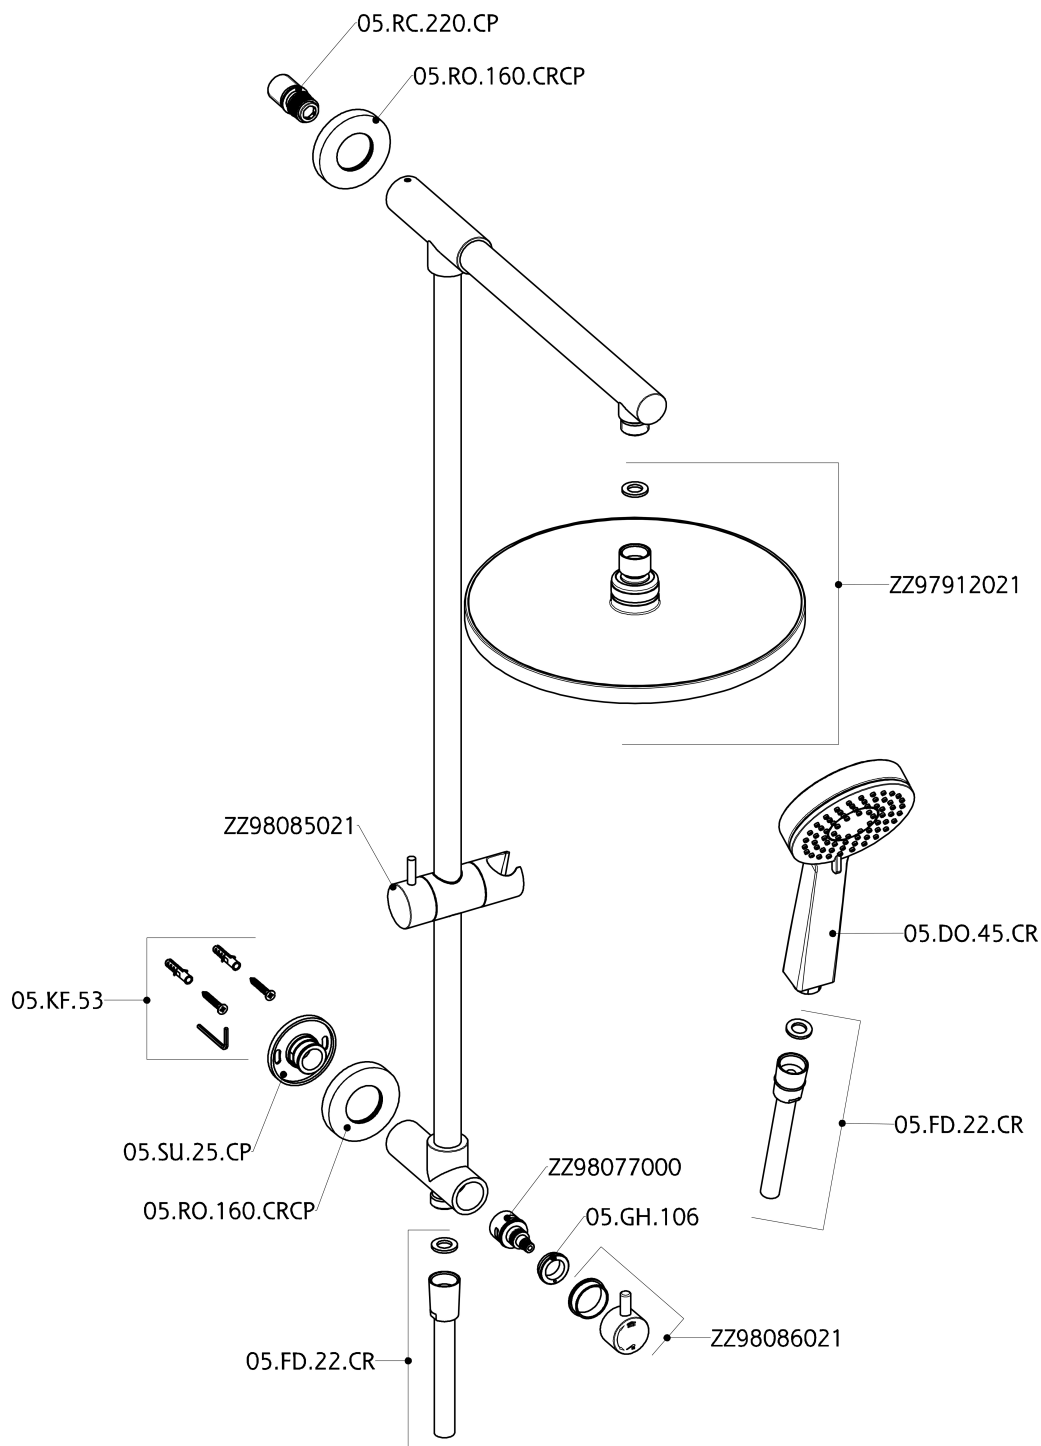

## CombiShower with Diverter COLUMNS\_SSZ78010

MODEL **SSZ78010**

CombiShower with Diverter, 2-outlet diverter, not adjustable column, upper concealed wall elbow, sliding handshower holder, 100 mm ABS 3 sprays handshower, 250 mm ABS Round showerhead, 150 cm smooth SILVERFLEX Flexible Hose

## CombiShower with Diverter COLUMNS\_SSZ78010

SSZ78010

<https://en.huberitalia.com/combishower-with-diverter-columns-ssz78010>

2024-11-21