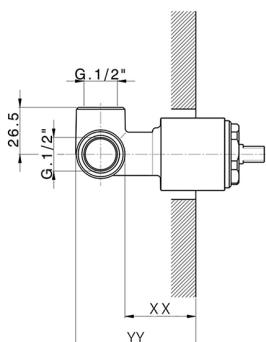

Exposed part for concealed S.L. shower valve TRATTO EVO_TV003000

MODEL **TV003000**

Exposed part for concealed S.L. shower valve, without concealed part, for Item ZB005300

AVAILABLE FINISHINGS

CHARACTERISTICS

Installation **Concealed**

Required concealed parts **ZB005300**

Concealed single lever shower valve CONCEALED_ZB005300

MODEL **ZB005300**

Concealed single lever shower valve, 1/2" Concealed shower mixer, without trim kit

AVAILABLE FINISHINGS

 **04** 04 Without finishing

CHARACTERISTICS

Installation	Concealed
Cartridge Spare Parts	ZZ94035000
35 mm Cartridge	
Concealed	1

Piastra/Plate/Plaque/Platte/Placa
 2-3mm: XX 27-47 YY 54-74
 10mm: XX 16-40 YY 43-68