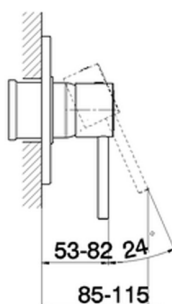

Exposed part for concealed S.L. shower valve TRATTO EVO_TV003000

MODEL **TV003000**

Exposed part for concealed S.L. shower valve, without concealed part, for Item ZB005300

AVAILABLE FINISHINGS

CHARACTERISTICS

Installation **Concealed**

Required concealed parts **ZB005300**

Concealed single lever shower valve CONCEALED_ZB005300

MODEL **ZB005300**

Concealed single lever shower valve, 1/2" Concealed shower mixer, without trim kit

AVAILABLE FINISHINGS

 **04** 04 Without finishing

CHARACTERISTICS

Installation	Concealed
Cartridge Spare Parts	ZZ94035000
35 mm Cartridge	
Concealed	1

Piastra/Plate/Plaque/Platte/Placa
 2-3mm: XX 27-47 YY 54-74
 10mm: XX 16-40 YY 43-68