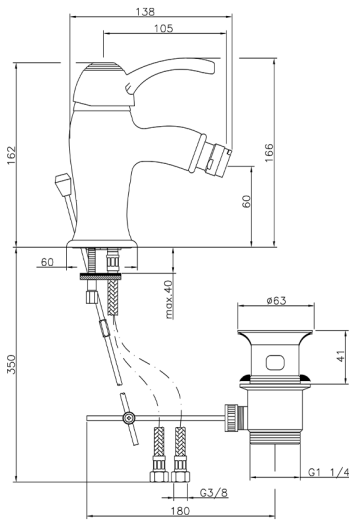

## Single lever bidet mixer VICTORIAN\_VM000550

MODEL **VM000550**

Single lever bidet mixer, with 1"1/4 automatic pop up waste, G.3/8" stainless steel flexible hoses

### CHARACTERISTICS

Cartridge Spare Parts **ZZ95273000**

**40 mm Cartridge**

2024-12-22