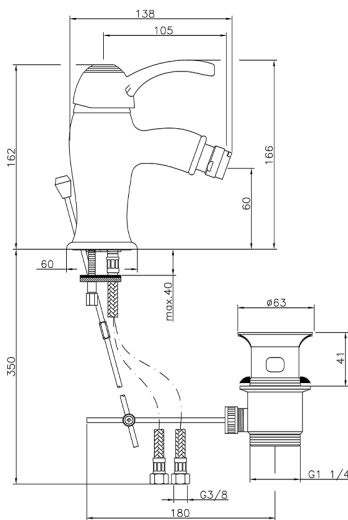

Single lever bidet mixer VICTORIAN_VM000550

MODEL **VM000550**

Single lever bidet mixer, with 1"1/4 automatic pop up waste, G.3/8" stainless steel flexible hoses

AVAILABLE FINISHINGS

-  **21** 21 Chrome
-  **27** 27 Old Bronze
-  **2A** 2A Satin Brushed Nickel
-  **2G** 2G Antique Gold
-  **2W** 2W Brushed Gold

CHARACTERISTICS

Cartridge Spare Parts **ZZ95273000**

40 mm Cartridge

2024-12-22