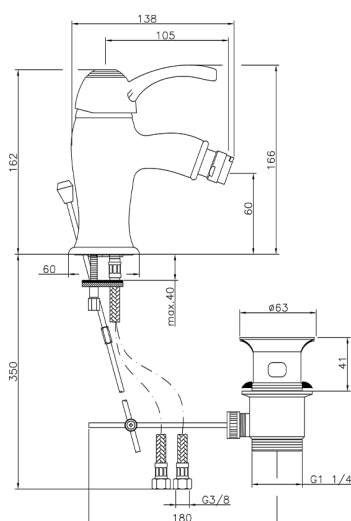

Single lever bidet mixer VICTORIAN_VM000550

MODEL **VM000550**

Single lever bidet mixer, with 1"1/4 automatic pop up waste, G.3/8" stainless steel flexible hoses

AVAILABLE FINISHINGS

-  **21** 21 Chrome
-  **27** 27 Old Bronze
-  **2A** 2A Satin Brushed Nickel
-  **2G** 2G Antique Gold
-  **2W** 2W Brushed Gold

CHARACTERISTICS

Cartridge Spare Parts **ZZ95273000**

40 mm Cartridge

2024-12-22