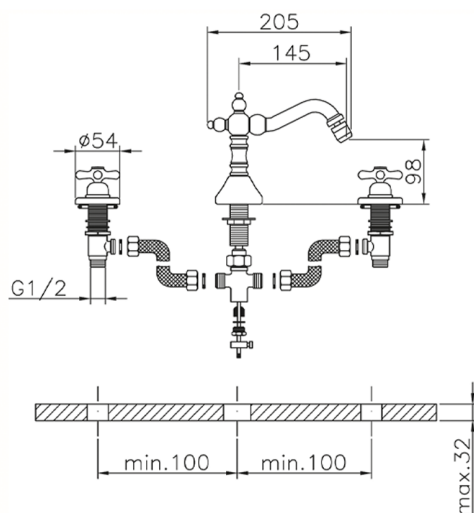

Bidet 3-holes mixer CROISSETTE_CS001220

MODEL **CS001220**

Bidet 3-holes mixer, with automatic 1"1/4 automatic pop-up waste, swivel spout, 1/2" F flexible hose

AVAILABLE FINISHINGS

-  **21** 21 Chrome
-  **27** 27 Old Bronze
-  **2G** 2G Antique Gold
-  **2W** 2W Brushed Gold