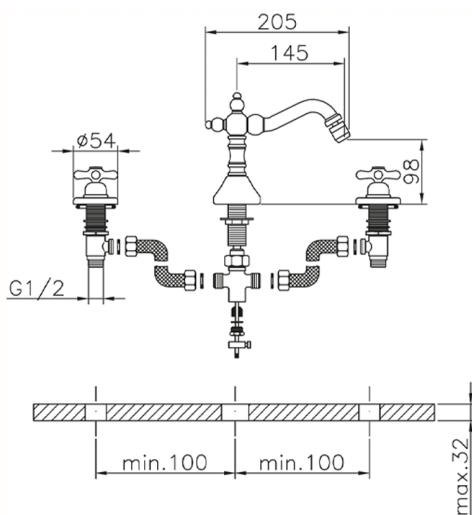

CHARACTERISTICS

2024-12-19