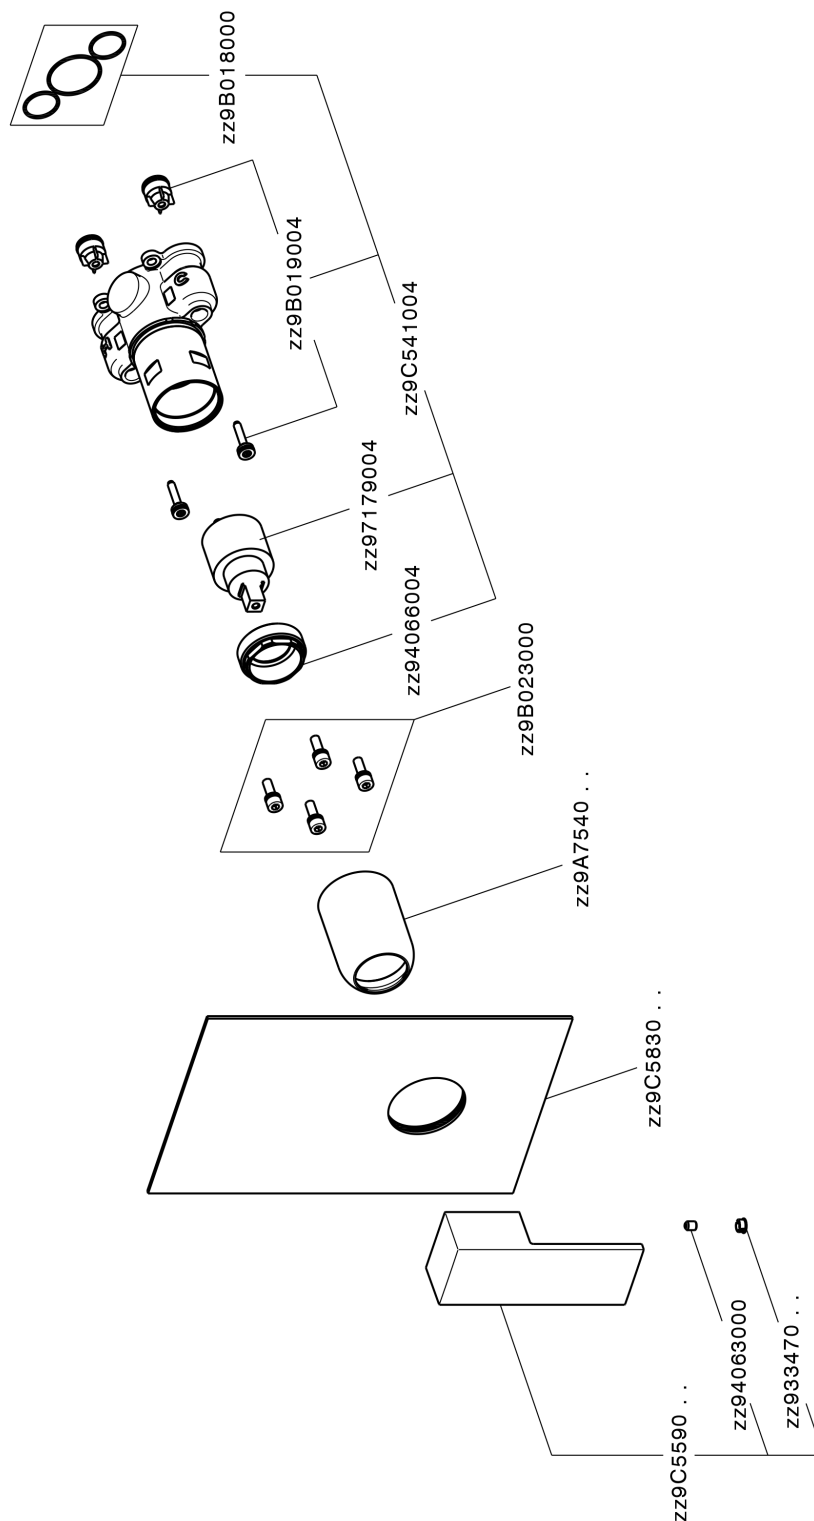

Exposed part for Single Lever One Box Valve NUOVA EGO_NE0BM010

NE0BM010

<https://en.huberitalia.com/exposed-part-for-single-lever-one-box-valve-nuova-ego-ne0bm010>

One Box Universal Concealed Part ONE BOX_ZB00B031

ZB00B031

<https://en.huberitalia.com/one-box-universal-concealed-part-one-box-zb00b031>

One Box Universal Concealed Part ONE BOX_ZB00B030

ZB00B030

<https://en.huberitalia.com/one-box-universal-concealed-part-one-box-zb00b030>

2024-11-21