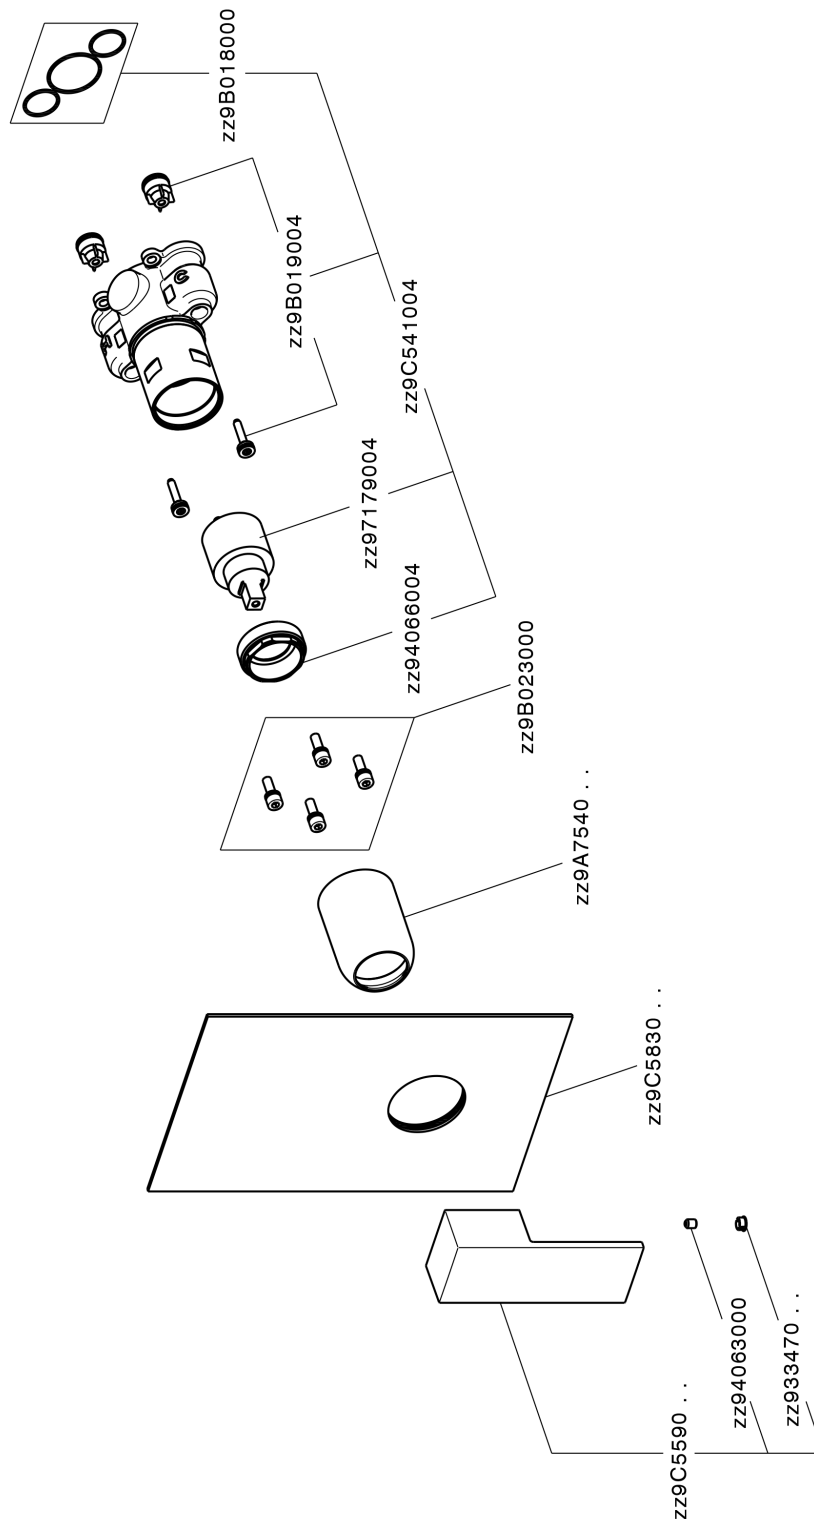

Exposed part for Single Lever One Box Valve NUOVA EGO_NE0BM010

MODEL **NE0BM010**

Exposed part for Single Lever One Box Valve, 1 Outlet, Minimum depth of installation: 67 mm, without concealed part, for items ZB00B030-ZB00B031

AVAILABLE FINISHINGS

-  **21** 21 Chrome
-  **2F** 2F Brushed Nickel
-  **40** 40 Matt Black
-  **4Q** 4Q Matt White

CHARACTERISTICS

Cartridge Spare Parts **ZZ97179000**
35 mm Cartridge
 Installation **Concealed**
 Required concealed parts **ZB00B031**
ZB00B030

Exposed part for Single Lever One Box Valve NUOVA EGO_NE0BM010

NE0BM010

<https://en.huberitalia.com/exposed-part-for-single-lever-one-box-valve-nuova-ego-ne0bm010>

One Box Universal Concealed Part ONE BOX_ZB00B031

MODEL **ZB00B031**

One Box Universal Concealed Part, for 1 or 2 or 3 outlet thermostatic or single lever, without trim kit, with noise reducers, with sealing gasket

AVAILABLE FINISHINGS

04 04 Without finishing