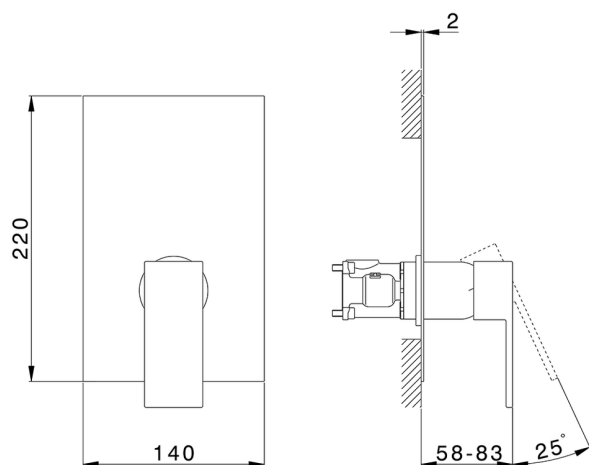

Exposed part for Single Lever One Box Valve NUOVA EGO_NE0BM010

MODEL **NE0BM010**

Exposed part for Single Lever One Box Valve, 1 Outlet, Minimum depth of installation: 67 mm, without concealed part, for items ZB00B030-ZB00B031

AVAILABLE FINISHINGS

-  **21** 21 Chrome
-  **2F** 2F Brushed Nickel
-  **40** 40 Matt Black
-  **4Q** 4Q Matt White

CHARACTERISTICS

Cartridge Spare Parts **ZZ97179000**
35 mm Cartridge
 Installation **Concealed**
 Required concealed parts **ZB00B031**
ZB00B030

Exposed part for Single Lever One Box Valve NUOVA EGO_NE0BM010

NE0BM010

<https://en.huberitalia.com/exposed-part-for-single-lever-one-box-valve-nuova-ego-ne0bm010>

One Box Universal Concealed Part ONE BOX_ZB00B031