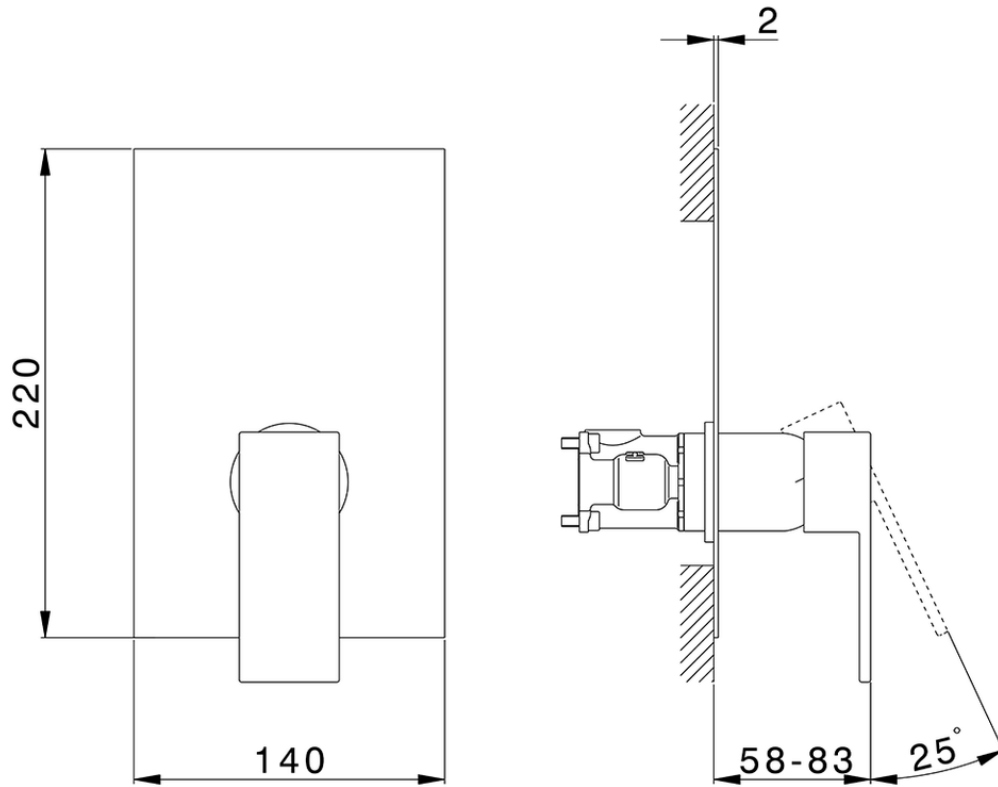

Exposed part for Single Lever One Box Valve NUOVA EGO_NE0BM010

NE0BM010

<https://en.huberitalia.com/exposed-part-for-single-lever-one-box-valve-nuova-ego-ne0bm010>

ZB00B031

<https://en.huberitalia.com/one-box-universal-concealed-part-one-box-zb00b031>