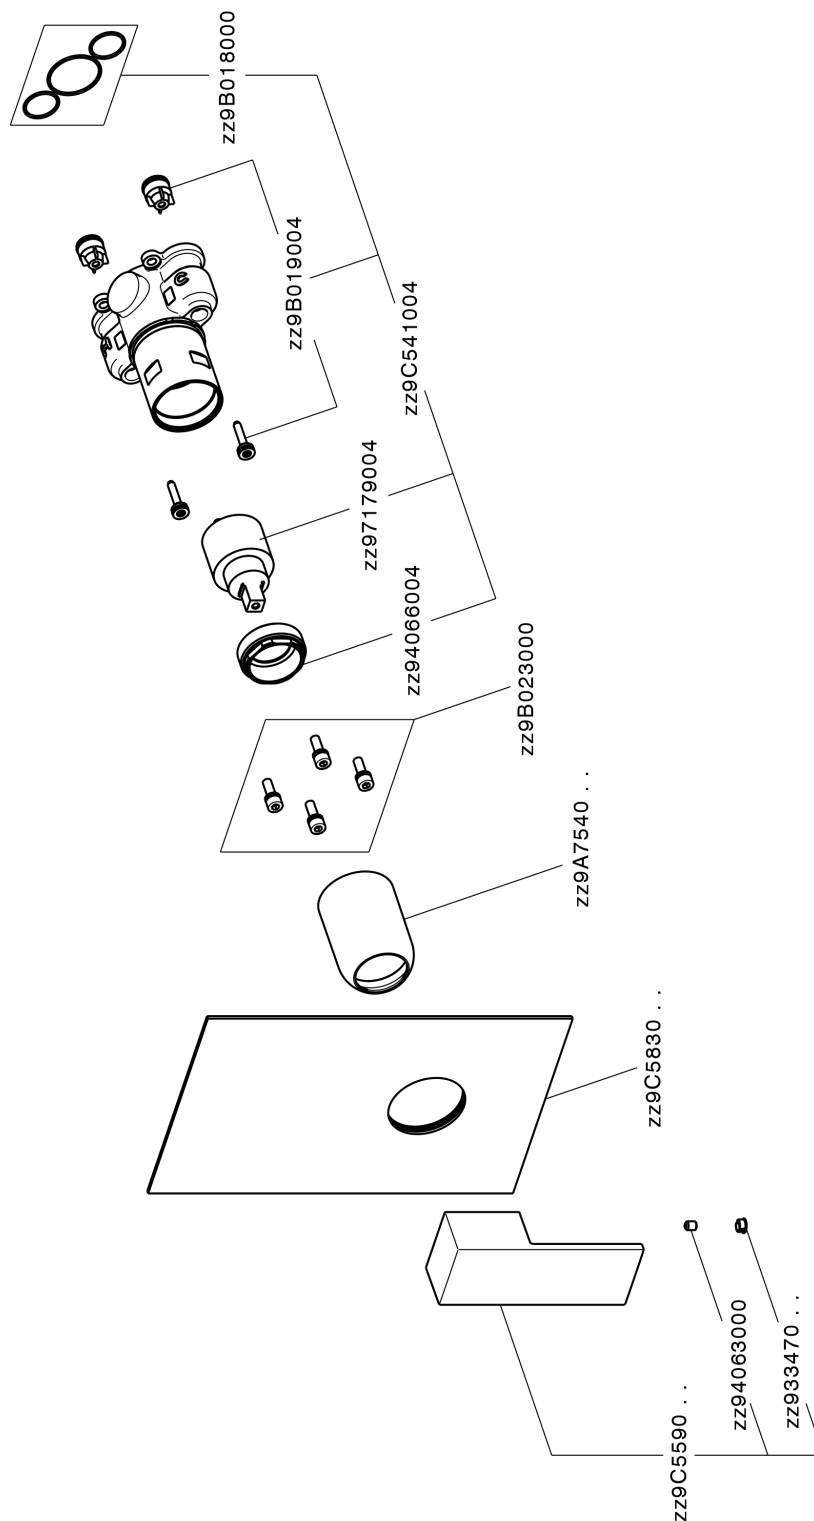

Exposed part for Single Lever One Box Valve NUOVA EGO_NE0BM010

NE0BM010

<https://en.huberitalia.com/exposed-part-for-single-lever-one-box-valve-nuova-ego-ne0bm010>

One Box Universal Concealed Part ONE BOX_ZB00B031

ZB00B031

<https://en.huberitalia.com/one-box-universal-concealed-part-one-box-zb00b031>

One Box Universal Concealed Part ONE BOX_ZB00B030

ZB00B030

<https://en.huberitalia.com/one-box-universal-concealed-part-one-box-zb00b030>