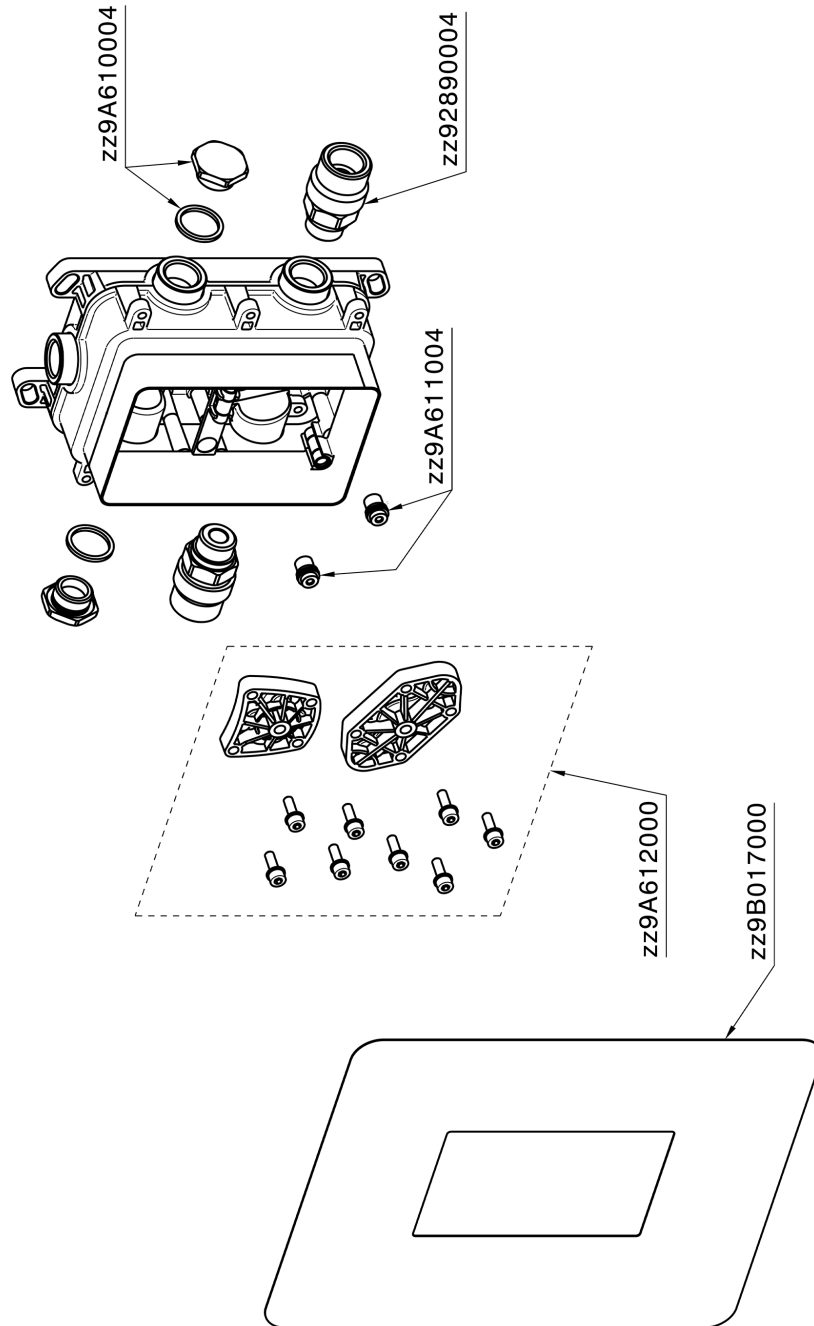

Exposed part for Single Lever One Box Valve NUOVA EGO_NE0BM010

NE0BM010

<https://en.huberitalia.com/exposed-part-for-single-lever-one-box-valve-nuova-ego-ne0bm010>

One Box Universal Concealed Part ONE BOX_ZB00B031

ZB00B031

<https://en.huberitalia.com/one-box-universal-concealed-part-one-box-zb00b031>

One Box Universal Concealed Part ONE BOX_ZB00B030

ZB00B030

<https://en.huberitalia.com/one-box-universal-concealed-part-one-box-zb00b030>