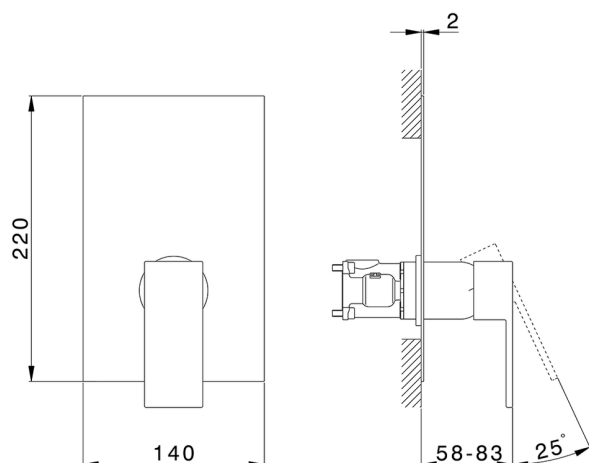

## Exposed part for Single Lever One Box Valve NUOVA EGO\_NE0BM010

MODEL **NE0BM010**

Exposed part for Single Lever One Box Valve, 1 Outlet, Minimum depth of installation: 67 mm, without concealed part, for items ZB00B030-ZB00B031

### CHARACTERISTICS

Cartridge Spare Parts **ZZ97179000**

**35 mm Cartridge**

Installation **Concealed**

Required concealed parts **ZB00B031**

**ZB00B030**