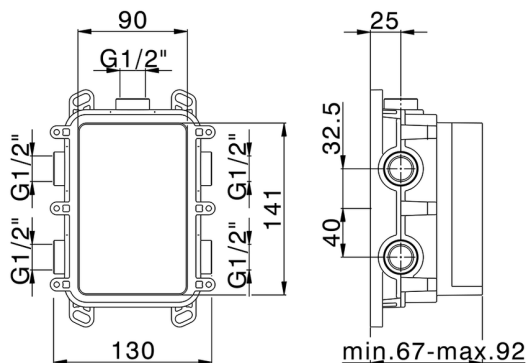

One Box Universal Concealed Part ONE BOX_ZB00B030

MODEL **ZB00B030**

One Box Universal Concealed Part, for 1 or 2 or 3 outlet thermostatic or single lever, without trim kit, without noise reducers, with sealing gasket

AVAILABLE FINISHINGS

04 04 Without finishing

CHARACTERISTICS

Concealed **1**
Installation **Concealed**

Thermostatic

The Huber thermostatic is your personal water manager, helping you to handle, control and save water and energy.

2024-11-23