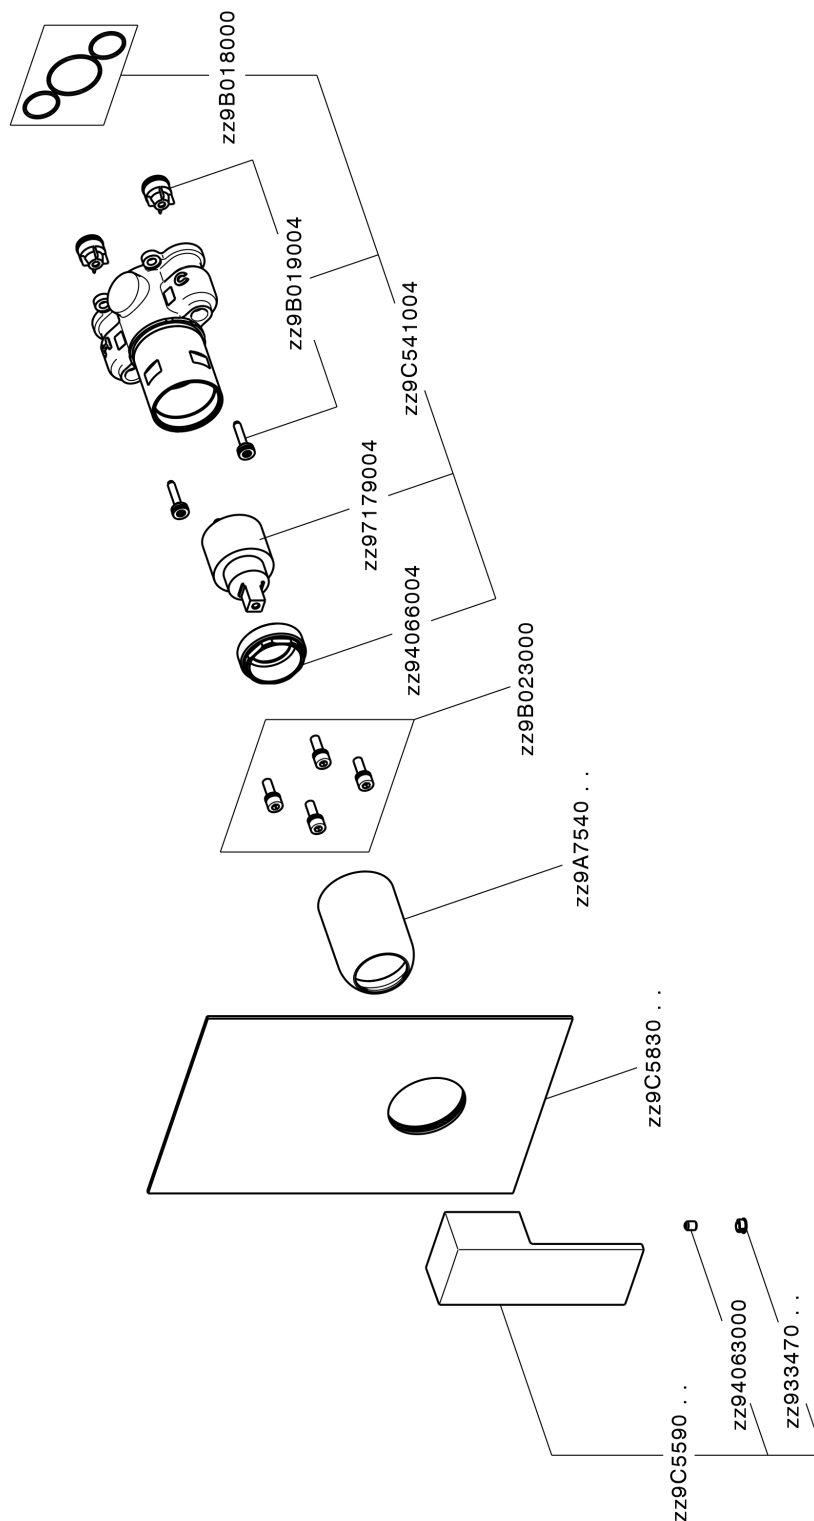

## Exposed part for Single Lever One Box Valve NUOVA EGO\_NE0BM010

MODEL **NE0BM010**

Exposed part for Single Lever One Box Valve, 1 Outlet, Minimum depth of installation: 67 mm, without concealed part, for items ZB00B030-ZB00B031

### CHARACTERISTICS

Cartridge Spare Parts **ZZ97179000**

**35 mm Cartridge**

Installation **Concealed**

Required concealed parts **ZB00B031**

**ZB00B030**

## Exposed part for Single Lever One Box Valve NUOVA EGO\_NE0BM010

NE0BM010

<https://en.huberitalia.com/exposed-part-for-single-lever-one-box-valve-nuova-ego-ne0bm010>

## One Box Universal Concealed Part ONE BOX\_ZB00B031

MODEL **ZB00B031**

One Box Universal Concealed Part, for 1 or 2 or 3 outlet thermostatic or single lever, without trim kit, with noise reducers, with sealing gasket