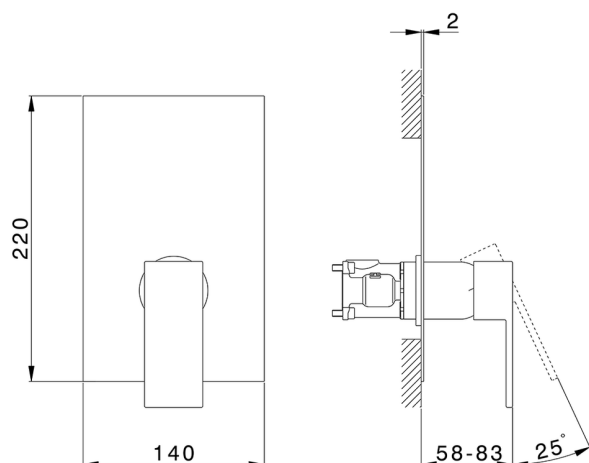

Exposed part for Single Lever One Box Valve NUOVA EGO_NE0BM010

MODEL **NE0BM010**

Exposed part for Single Lever One Box Valve, 1 Outlet, Minimum depth of installation: 67 mm, without concealed part, for items ZB00B030-ZB00B031

AVAILABLE FINISHINGS

-  **21** 21 Chrome
-  **2F** 2F Brushed Nickel
-  **40** 40 Matt Black
-  **4Q** 4Q Matt White

CHARACTERISTICS

Cartridge Spare Parts **ZZ97179000**
35 mm Cartridge
 Installation **Concealed**
 Required concealed parts **ZB00B031**
ZB00B030

Exposed part for Single Lever One Box Valve NUOVA EGO_NE0BM010

NE0BM010

<https://en.huberitalia.com/exposed-part-for-single-lever-one-box-valve-nuova-ego-ne0bm010>

One Box Universal Concealed Part ONE BOX_ZB00B031