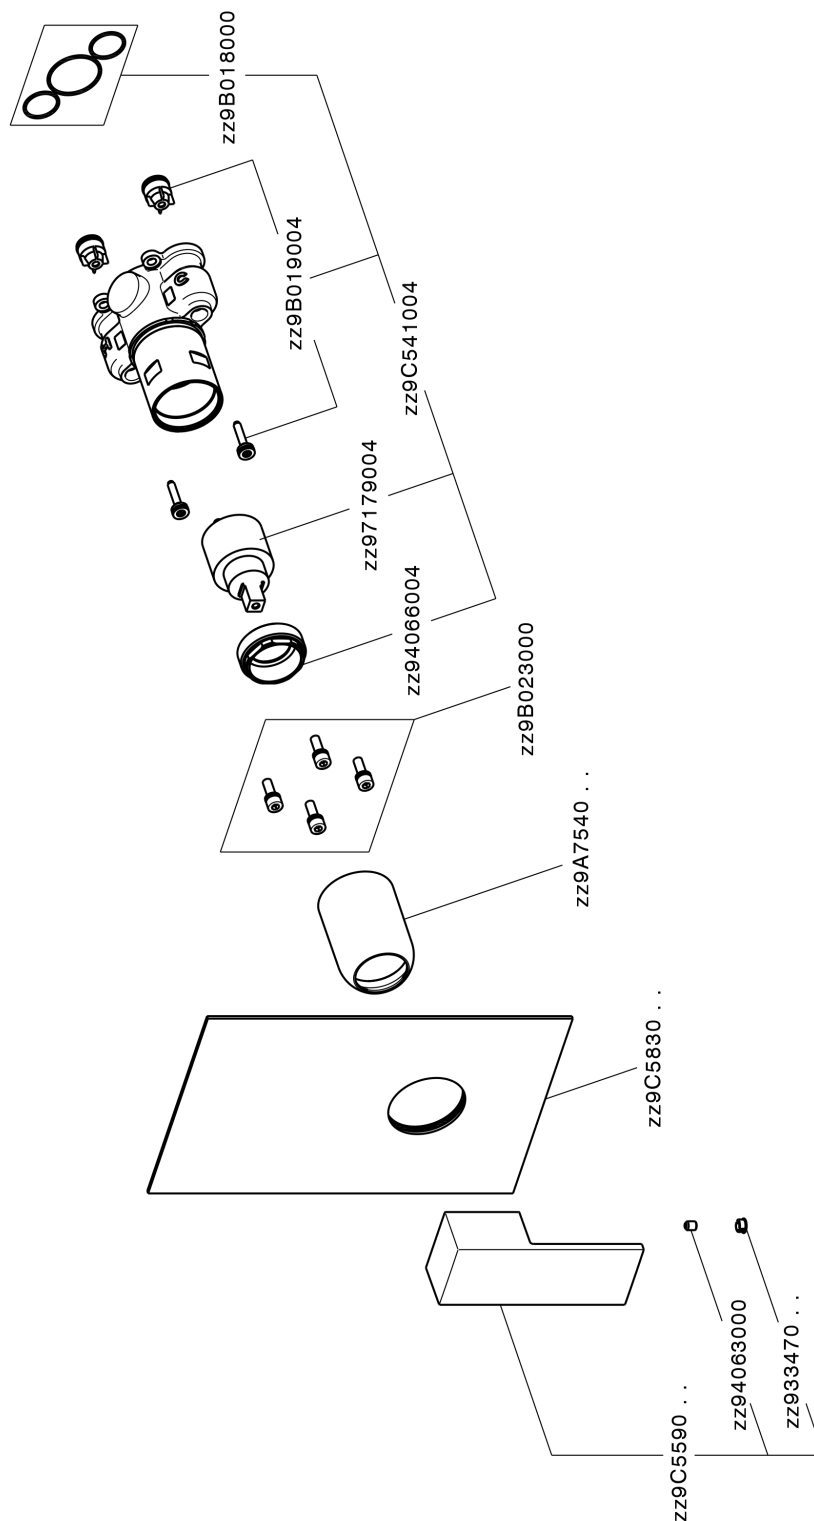

Exposed part for Single Lever One Box Valve NUOVA EGO_NE0BM010

MODEL **NE0BM010**

Exposed part for Single Lever One Box Valve, 1 Outlet, Minimum depth of installation: 67 mm, without concealed part, for items ZB00B030-ZB00B031

AVAILABLE FINISHINGS

-  **21** 21 Chrome
-  **2F** 2F Brushed Nickel
-  **40** 40 Matt Black
-  **4Q** 4Q Matt White

CHARACTERISTICS

Cartridge Spare Parts **ZZ97179000**
35 mm Cartridge
 Installation **Concealed**
 Required concealed parts **ZB00B031**
ZB00B030

Exposed part for Single Lever One Box Valve NUOVA EGO_NE0BM010

NE0BM010

<https://en.huberitalia.com/exposed-part-for-single-lever-one-box-valve-nuova-ego-ne0bm010>

One Box Universal Concealed Part ONE BOX_ZB00B031

MODEL **ZB00B031**

One Box Universal Concealed Part, for 1 or 2 or 3 outlet thermostatic or single lever, without trim kit, with noise reducers, with sealing gasket

AVAILABLE FINISHINGS

04 04 Without finishing