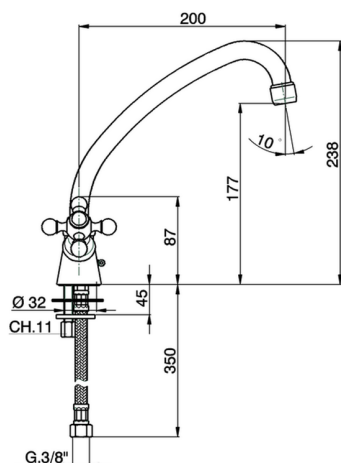

CHARACTERISTICS

2024-12-22