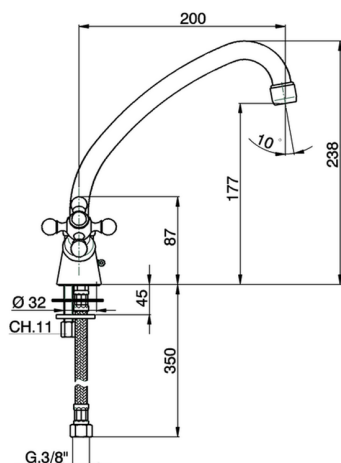

Sink mixer KITCHEN_RE300530

MODEL **RE300530**

Sink mixer, swivel spout, G.3/8" stainless steel flexible hoses

AVAILABLE FINISHINGS

- 
21 21 Chrome
- 
26 26 Old Copper
- 
27 27 Old Bronze
- 
49 49 Terre de France