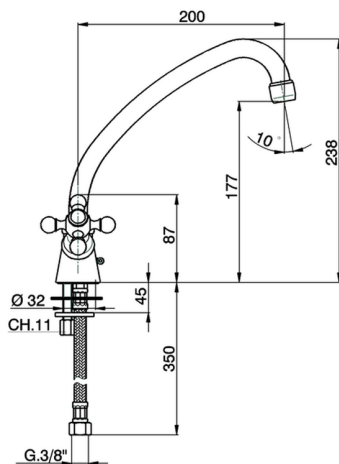

Sink mixer KITCHEN_RE300530

MODEL **RE300530**

Sink mixer, swivel spout, G.3/8" stainless steel flexible hoses

AVAILABLE FINISHINGS

- 
21 21 Chrome
- 
26 26 Old Copper
- 
27 27 Old Bronze
- 
49 49 Terre de France