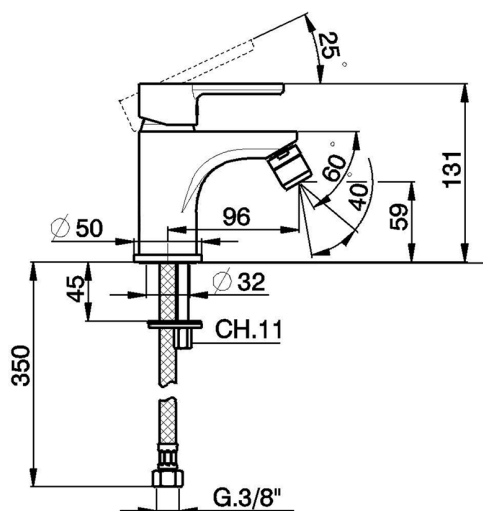

## Single lever bidet mixer Energy Save H2\_H2000565

MODEL **H2000565**

Single lever bidet mixer Energy Save, without pop-up waste, G.3/8" stainless steel flexible hoses

AVAILABLE FINISHINGS

CHARACTERISTICS

Cartridge Spare Parts **ZZ96800000**

**35 mm Cartridge**

### EcoStop

EcoStop feature limits water flow to approximately 50% of maximum output with one point of resistance on setting. Push slightly past the middle stop only when full water output is required. This will save water up to 50%.