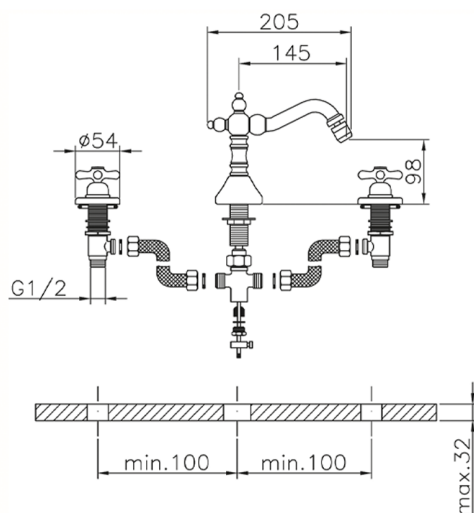

Bidet 3-holes mixer CROISETTE_CS001220

MODEL **CS001220**

Bidet 3-holes mixer, with automatic 1"1/4 automatic pop-up waste, swivel spout, 1/2" F flexible hose

AVAILABLE FINISHINGS

-  **21** 21 Chrome
-  **27** 27 Old Bronze
-  **2G** 2G Antique Gold
-  **2W** 2W Brushed Gold