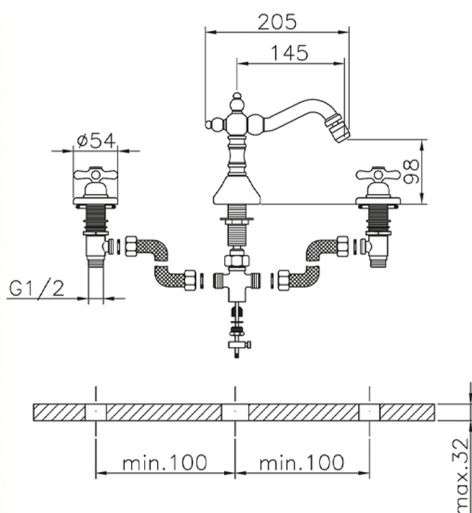

Bidet 3-holes mixer CROISETTE_CS001220

MODEL **CS001220**

Bidet 3-holes mixer, with automatic 1"1/4 automatic pop-up waste, swivel spout, 1/2" F flexible hose

AVAILABLE FINISHINGS

-  **21** 21 Chrome
-  **27** 27 Old Bronze
-  **2G** 2G Antique Gold
-  **2W** 2W Brushed Gold