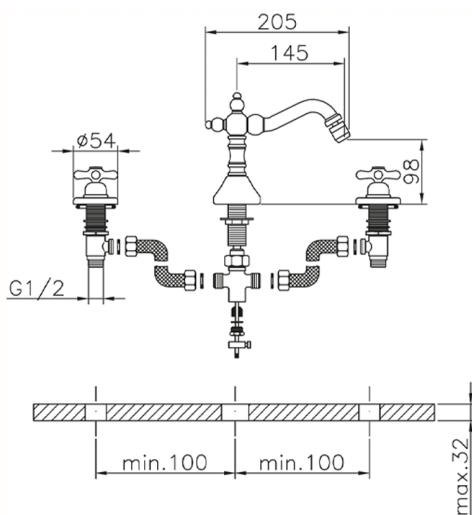

Bidet 3-holes mixer CROISSETTE_CS001220

MODEL **CS001220**

Bidet 3-holes mixer, with automatic 1"1/4 automatic pop-up waste, swivel spout, 1/2" F flexible hose

AVAILABLE FINISHINGS

-  **21** 21 Chrome
-  **27** 27 Old Bronze
-  **2G** 2G Antique Gold
-  **2W** 2W Brushed Gold