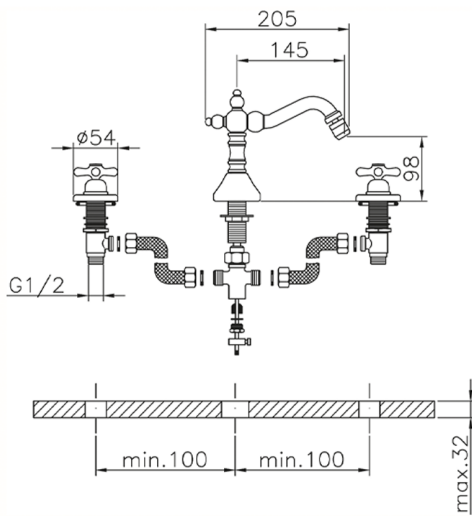

Bidet 3-holes mixer CROISETTE_CS001220

MODEL **CS001220**

Bidet 3-holes mixer, with automatic 1"1/4 automatic pop-up waste, swivel spout, 1/2" F flexible hose

AVAILABLE FINISHINGS

- **21** 21 Chrome
- **27** 27 Old Bronze
- **2G** 2G Antique Gold
- **2W** 2W Brushed Gold

CHARACTERISTICS

2026-06-27