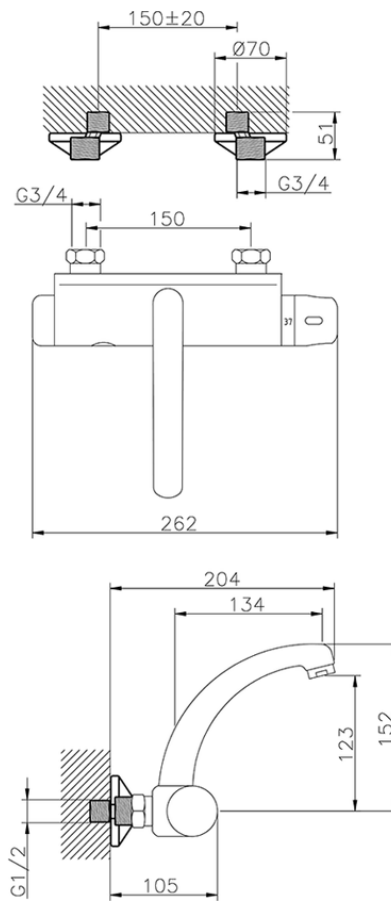

Thermo-electronic wall-mounted sink mixer CLINIC&TECHNICAL_401.23H.

401.23H.

<https://en.huberitalia.com/thermo-electronic-wall-mounted-sink-mixer-clinictchnical-401-23h>

2026-04-05