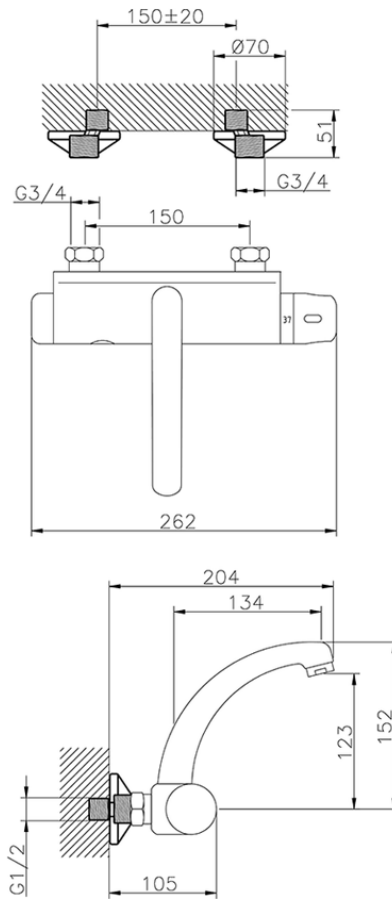

## Thermo-electronic wall-mounted sink mixer CLINIC&TECHNICAL\_401.23H.

401.23H.

<https://en.huberitalia.com/thermo-electronic-wall-mounted-sink-mixer-clinictchnical-401-23h>

2026-06-13