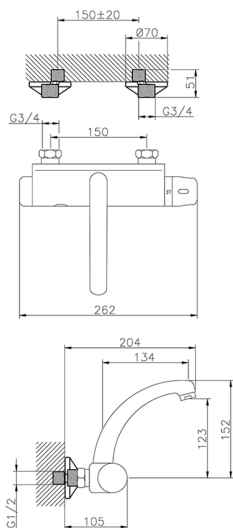

Thermo-electronic wall-mounted sink mixer CLINIC&TECHNICAL_401.23H.

MODEL **401.23H.**

Thermo-electronic wall-mounted sink mixer

AVAILABLE FINISHINGS

CHARACTERISTICS

Cartridge Spare Parts **24.02AB.PL**

12x32 Plus Thermostatic Valve