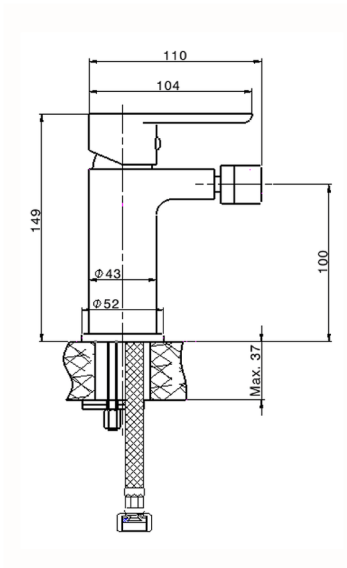

Single lever bidet mixer SATURNO_SN000564

MODEL **SN000564**

Single lever bidet mixer, without pop-up waste, G.3/8" stainless steel flexible hoses

AVAILABLE FINISHINGS

21 21 Chrome

CHARACTERISTICS

Cartridge Spare Parts **ZZ99750000**

35 mm Cartridge

2026-06-27