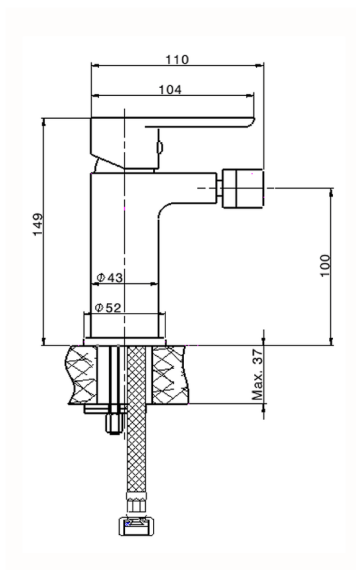

## Single lever bidet mixer SATURNO\_SN000564

MODEL **SN000564**

Single lever bidet mixer, without pop-up waste, G.3/8" stainless steel flexible hoses

AVAILABLE FINISHINGS

CHARACTERISTICS

Cartridge Spare Parts **ZZ99750000**

**35 mm Cartridge**

2026-06-27