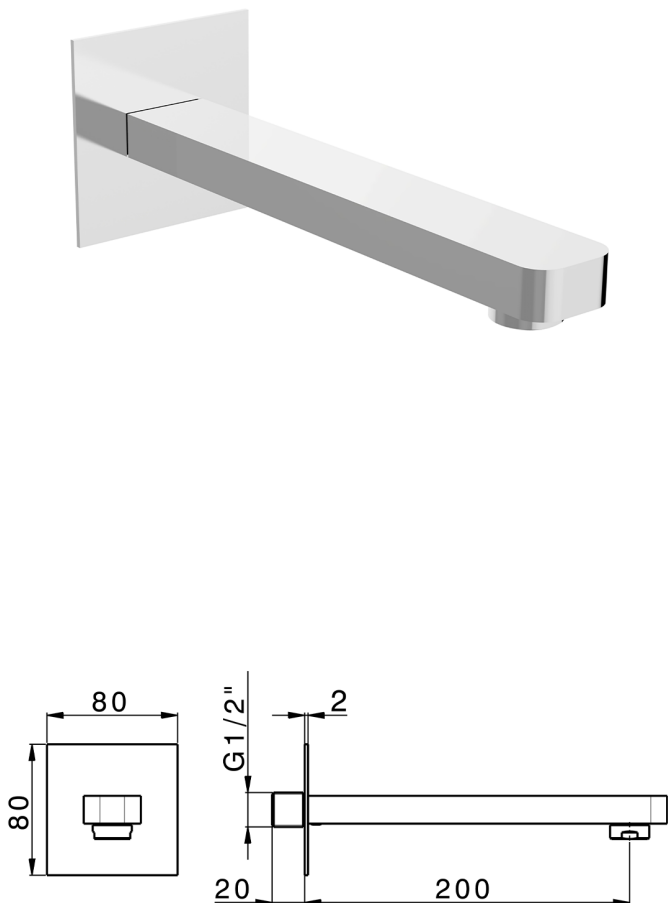

Filler spout PUSH&SHOWER_ZB0G5120

MODEL **ZB0G5120**

Filler spout, 200mm Length, 80x80mm square plate, 1/2" M connection

AVAILABLE FINISHINGS

-  **21** 21 Chrome
-  **24** 24 Gold
-  **26** 26 Old Copper
-  **2B** 2B Polished Nickel
-  **2F** 2F Brushed Nickel
-  **2W** 2W Brushed Gold
-  **3W** 3W Brushed Black Titanium
-  **5G** 5G Rose Gold
-  **40** 40 Matt Black