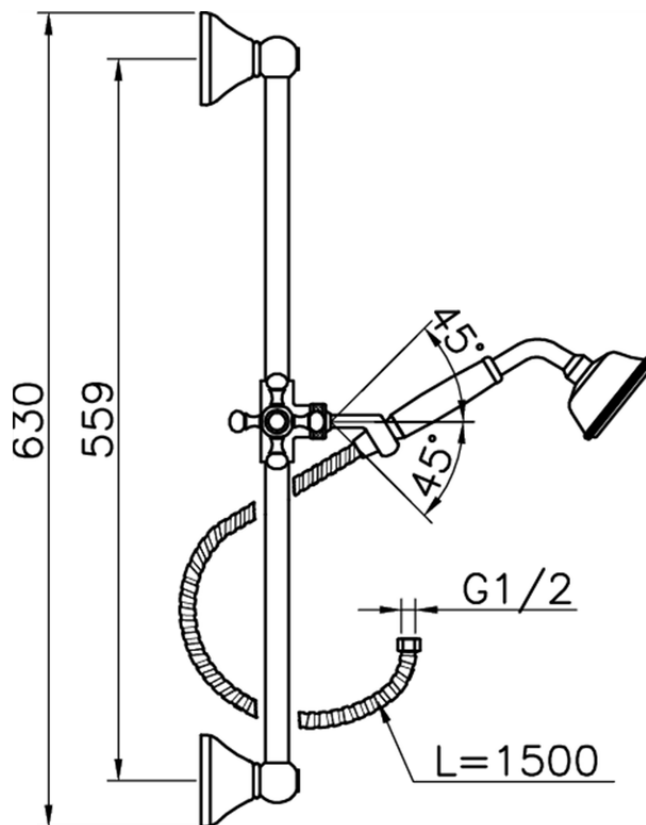

Victorian showerset SHOWER_62.03H.

62.03H.

<https://en.huberitalia.com/victorian-showerset-shower-62-03h>

2025-01-07