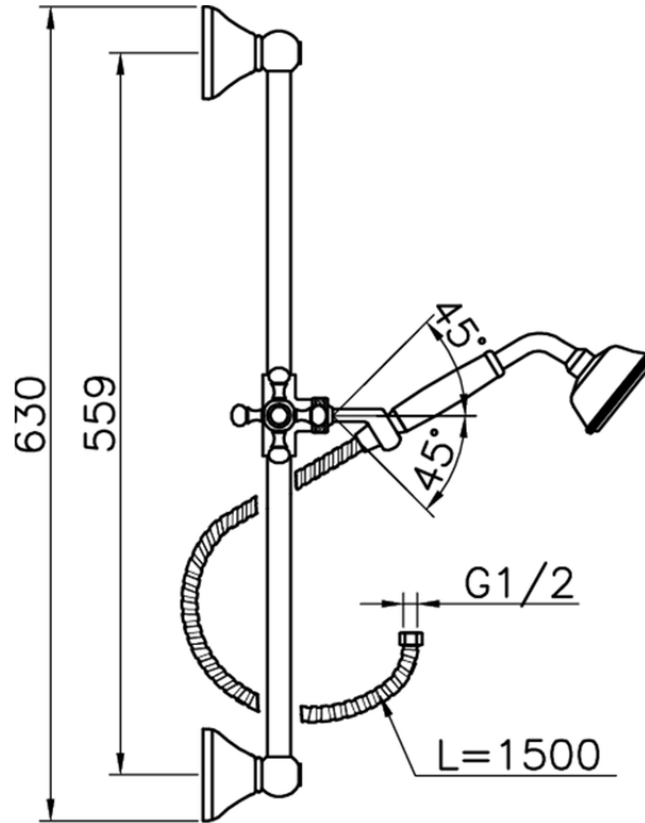

## Victorian showerset SHOWER\_62.03H.

62.03H.

<https://en.huberitalia.com/victorian-showerset-shower-62-03h>

2025-01-07