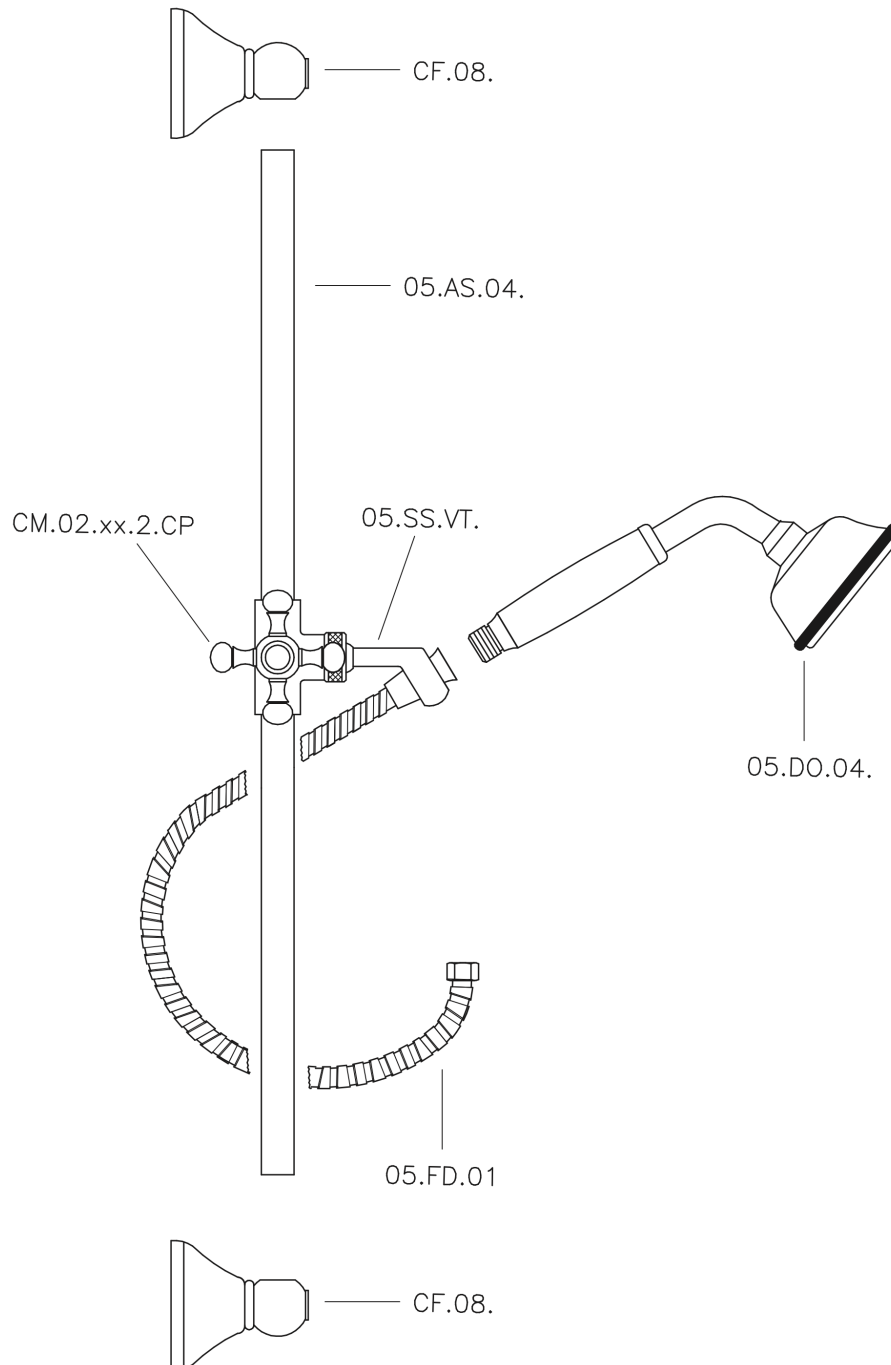

Victorian showerset SHOWER_62.03H.

62.03H.

<https://en.huberitalia.com/victorian-showerset-shower-62-03h>

2025-01-07