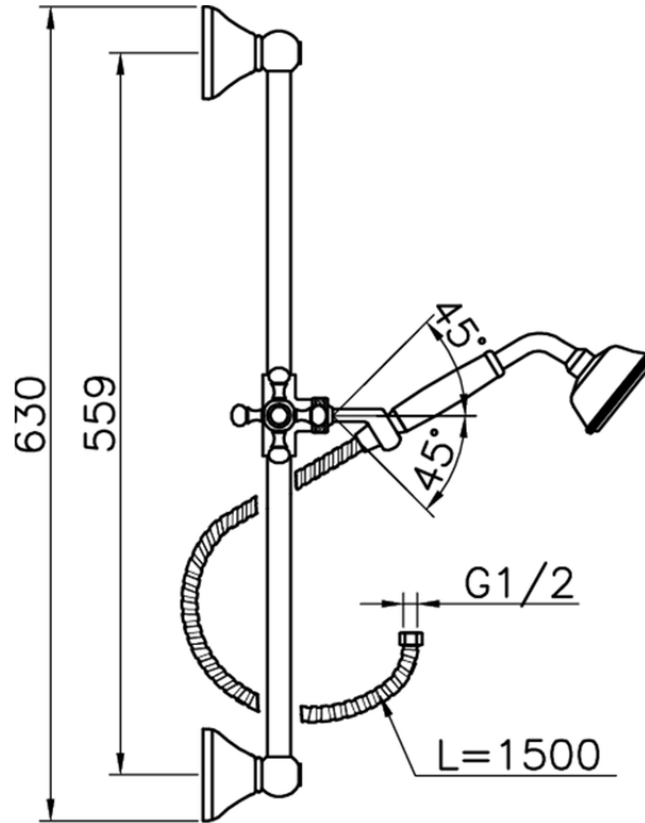

## Victorian showerset SHOWER\_62.03H.

62.03H.

<https://en.huberitalia.com/victorian-showerset-shower-62-03h>

2025-01-05