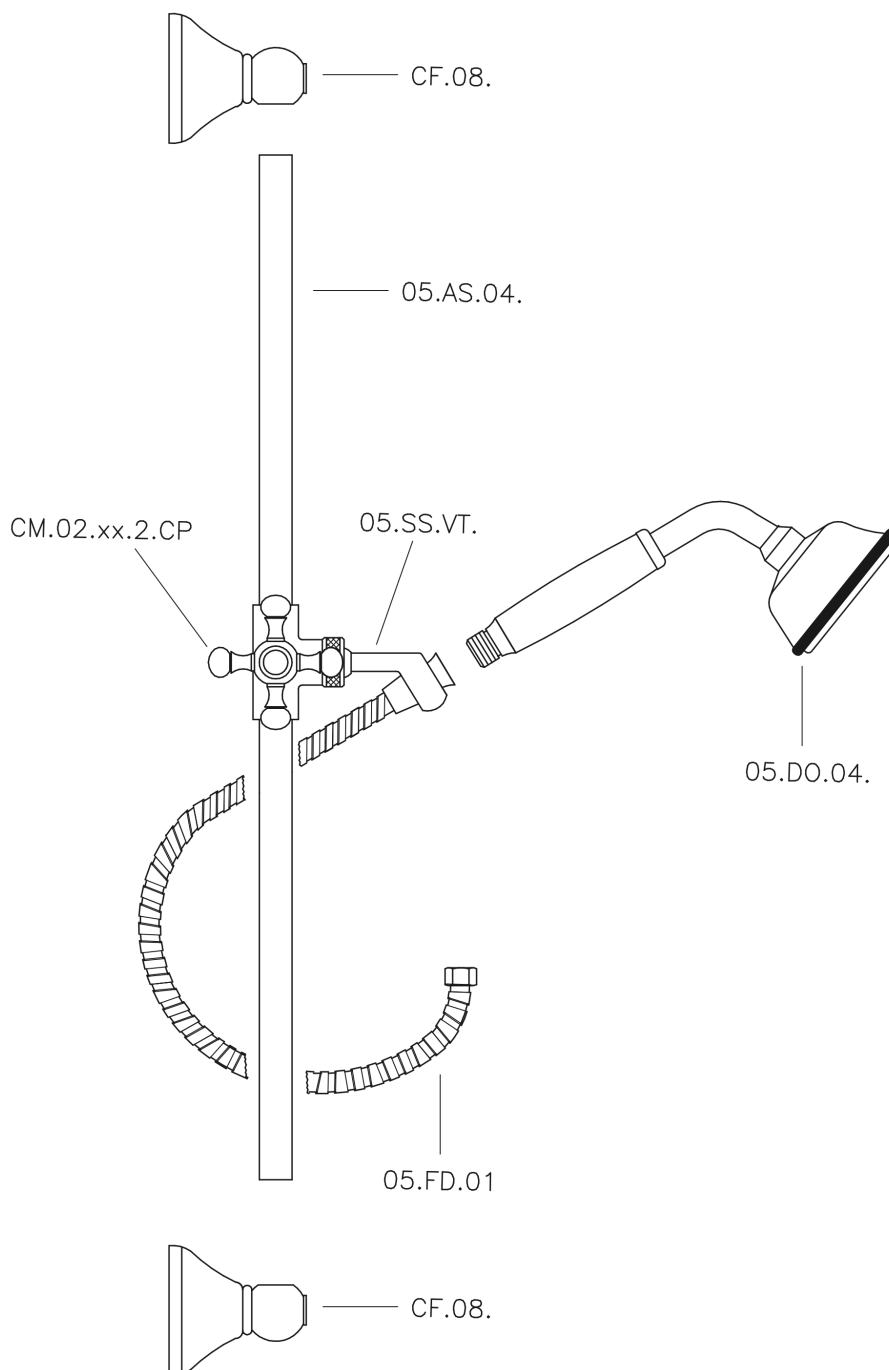

Victorian showerset SHOWER_62.03H.

62.03H.

<https://en.huberitalia.com/victorian-showerset-shower-62-03h>

2025-01-05