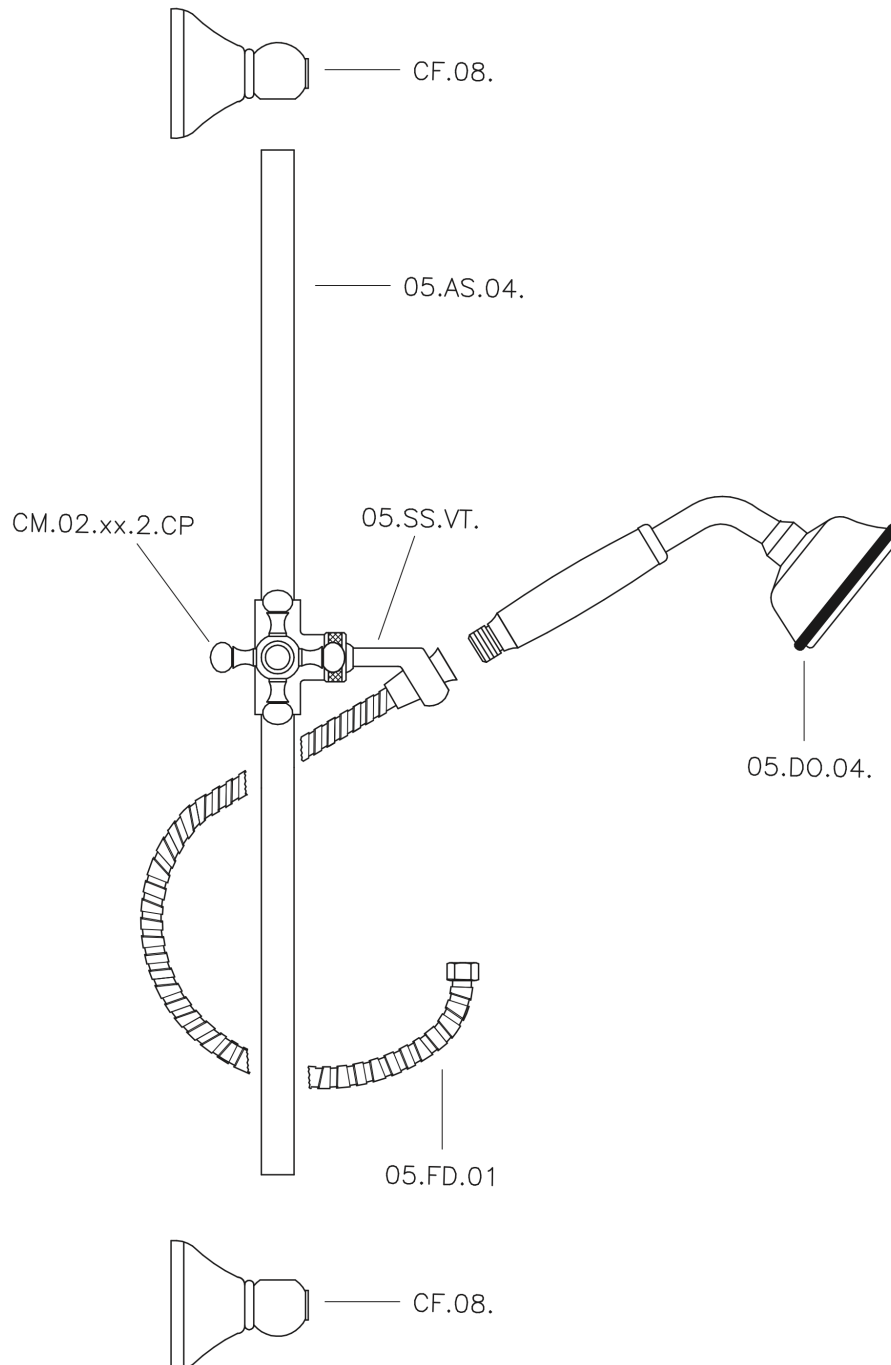

Victorian showerset SHOWER_62.03H.

MODEL **62.03H.**

Victorian showerset, 56 cm Sliding rail bar with sliding bracket, 78 mm Brass Classic One spray Handshower, 150 cm Brass flexible hose

AVAILABLE FINISHINGS

-  **AC** AC Satin Brushed Nickel
-  **AG** AG Antique Gold
-  **BA** BA Old Bronze
-  **CR** CR Chrome
-  **2W** 2W Brushed Gold

CHARACTERISTICS

Victorian showerset SHOWER_62.03H.

62.03H.

<https://en.huberitalia.com/victorian-showerset-shower-62-03h>