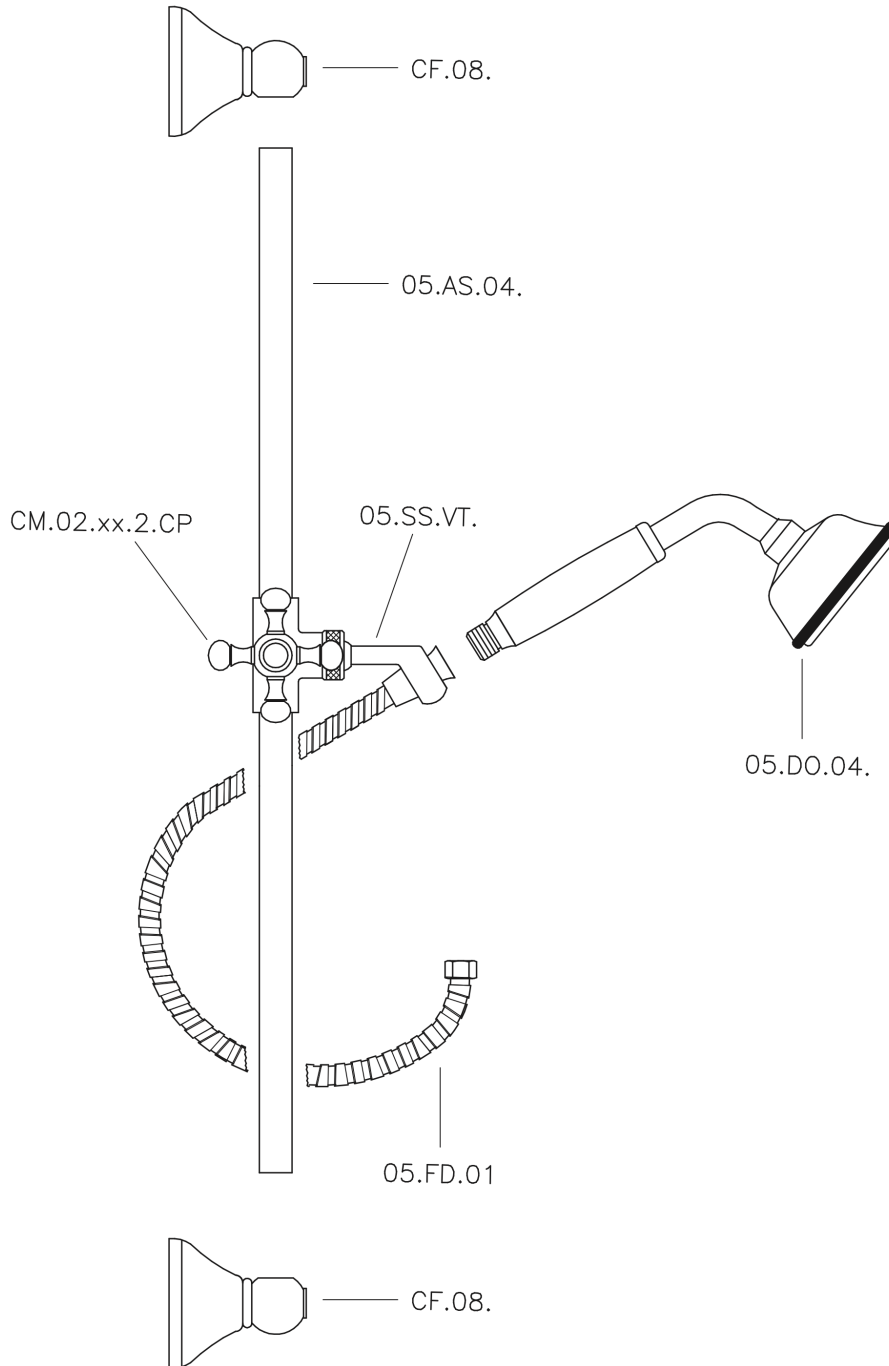

Victorian showerset SHOWER_62.03H.

62.03H.

<https://en.huberitalia.com/victorian-showerset-shower-62-03h>

2025-01-07