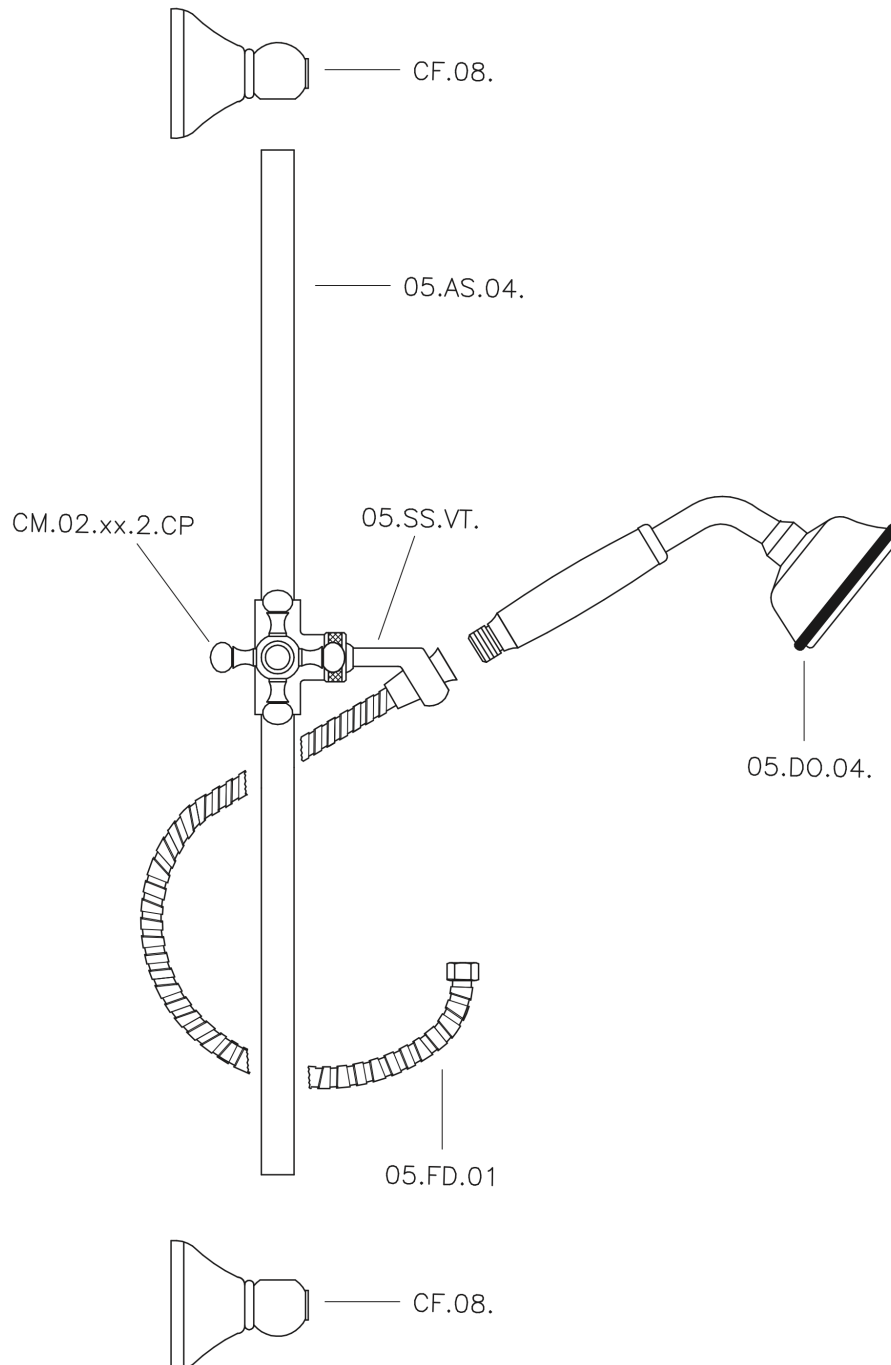

## Victorian showerset SHOWER\_62.03H.

MODEL **62.03H.**

Victorian showerset, 56 cm Sliding rail bar with sliding bracket, 78 mm Brass Classic One spray Handshower, 150 cm Brass flexible hose

## Victorian showerset SHOWER\_62.03H.

62.03H.

<https://en.huberitalia.com/victorian-showerset-shower-62-03h>

2025-01-07