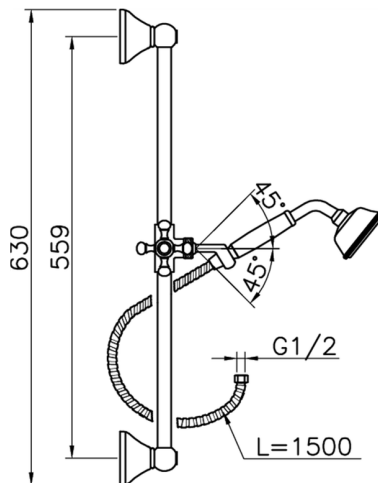

AVAILABLE FINISHINGS

- **AC** AC Satin Brushed Nickel
- **AG** AG Antique Gold
- **BA** BA Old Bronze
- **CR** CR Chrome
- **2W** 2W Brushed Gold