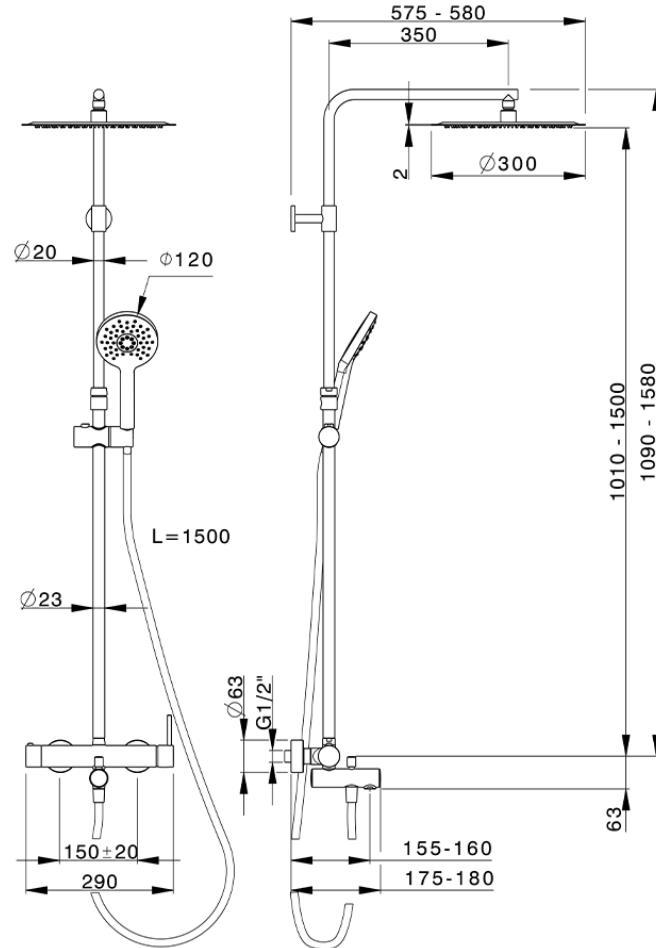

3-function single lever bath set NUOVA KIRUNA_K2004160

K2004160

<https://en.huberitalia.com/3-function-single-lever-bath-set-nuova-kiruna-k2004160>

2024-12-19