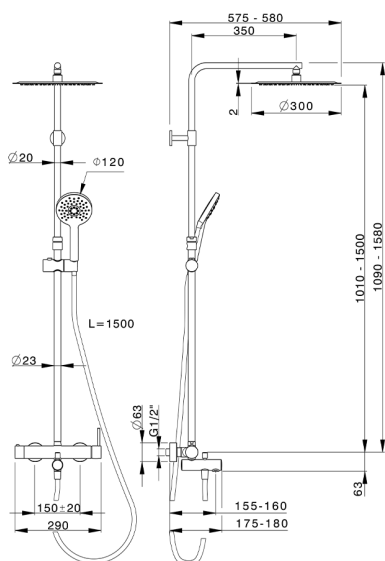

## 3-function single lever bath set NUOVA KIRUNA\_K2004160

MODEL **K2004160**

3-function single lever bath set, adjustable riser column, 120 mm ABS 3 sprays handshower, 300 mm round showerhead 2 mm thick INOX, 150 cm smooth SUPREME Flexible Hose

### CHARACTERISTICS

Cartridge Spare Parts **ZZ95435000**

**35 mm Cartridge**

### EcoStop

EcoStop feature limits water flow to approximately 50% of maximum output with one point of resistance on setting. Push slightly past the middle stop only when full water output is required. This will save water up to 50%.

### DeviaStop

The Huber Devia Stop technology allows to adjust the water flow and to direct it to the selected output point (overhead soaker, hand shower, etc).

2024-12-19