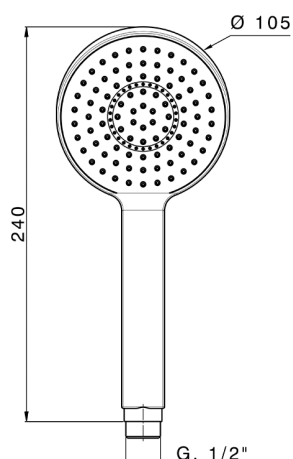

Round handshower SHOWER_SS014240

MODEL **SS014240**

Round handshower, D.105 mm ABS one spray

AVAILABLE FINISHINGS

CHARACTERISTICS

2024-11-23