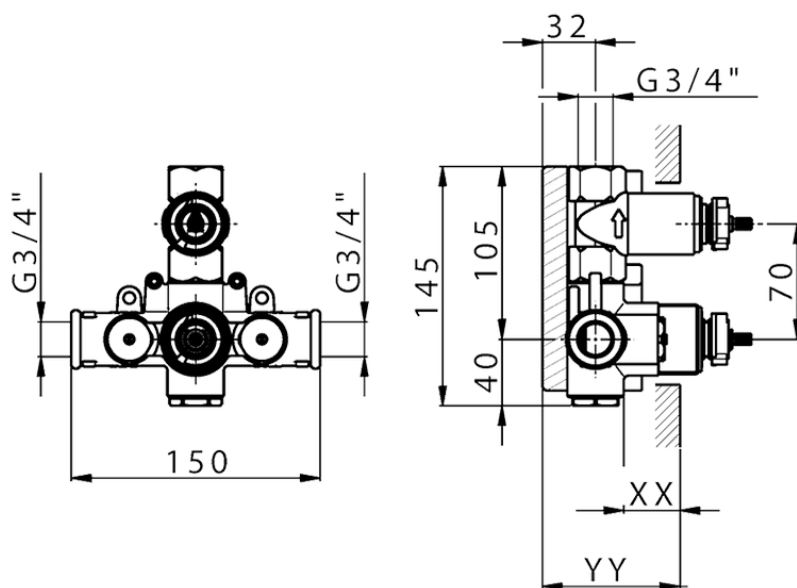

## Exposed part for 1-outlet con.thermo.shower valve THERMO\_SU007304

SU007304

<https://en.huberitalia.com/exposed-part-for-1-outlet-con-thermo-shower-valve-thermo-su007304>

## Piastra/Plate/Plaque/Platte/Placa

2-3mm: XX 25-40 YY 76-91

10 mm: XX 16-31 YY 65-80

ZB007361

<https://en.huberitalia.com/1-outlet-concealed-thermostatic-shower-valve-concealed-zb007361>

Piastra/Plate/Plaque/Platte/Placa

2-3mm: XX 25-40 YY 76-91

10 mm: XX 16-31 YY 65-80

ZB007301

<https://en.huberitalia.com/1-outlet-concealed-thermostatic-shower-valve-concealed-zb007301>

2024-11-24