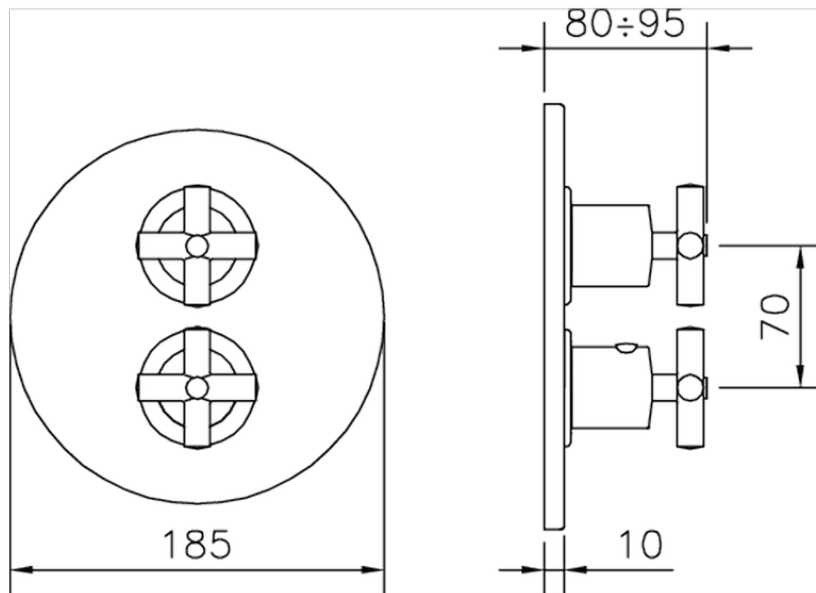

## Exposed part for 1-outlet con.thermo.shower valve THERMO\_SU007304

SU007304

<https://en.huberitalia.com/exposed-part-for-1-outlet-con-thermo-shower-valve-thermo-su007304>

## Piastra/Plate/Plaque/Platte/Placa

2-3mm: XX 25-40 YY 76-91

10 mm: XX 16-31 YY 65-80

ZB007361

<https://en.huberitalia.com/1-outlet-concealed-thermostatic-shower-valve-concealed-zb007361>

Piastra/Plate/Plaque/Platte/Placa

2-3mm: XX 25-40 YY 76-91

10 mm: XX 16-31 YY 65-80

ZB007301

<https://en.huberitalia.com/1-outlet-concealed-thermostatic-shower-valve-concealed-zb007301>

2024-11-24