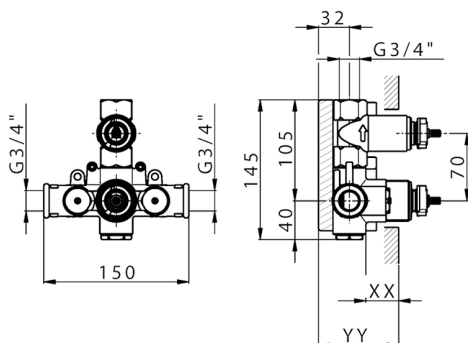

1-outlet Concealed thermostatic shower valve **CONCEALED_ZB007361**

MODEL **ZB007361**

1-outlet Concealed thermostatic shower valve, stopvalve with 3/4" outlet, without trim kit

AVAILABLE FINISHINGS

04 04 Without finishing

CHARACTERISTICS

Installation	Concealed
Cartridge Spare Parts	23.51A.HF
HF Thermostatic Valve	
Concealed	1

Piastra/Plate/Plaque/Platte/Placa

2-3mm: XX 25-40 YY 76-91

10 mm: XX 16-31 YY 65-80

Thermostatic

The Huber thermostatic is your personal water manager, helping you to handle, control and save water and energy.

1-outlet Concealed thermostatic shower valve CONCEALED_ZB007301

MODEL **ZB007301**

1-outlet Concealed thermostatic shower valve, with stopvalve, without trim kit

AVAILABLE FINISHINGS

CHARACTERISTICS

Installation	Concealed
Cartridge Spare Parts	24.04A.PP
8x20 Plus P Thermostatic Valve	
Concealed	1