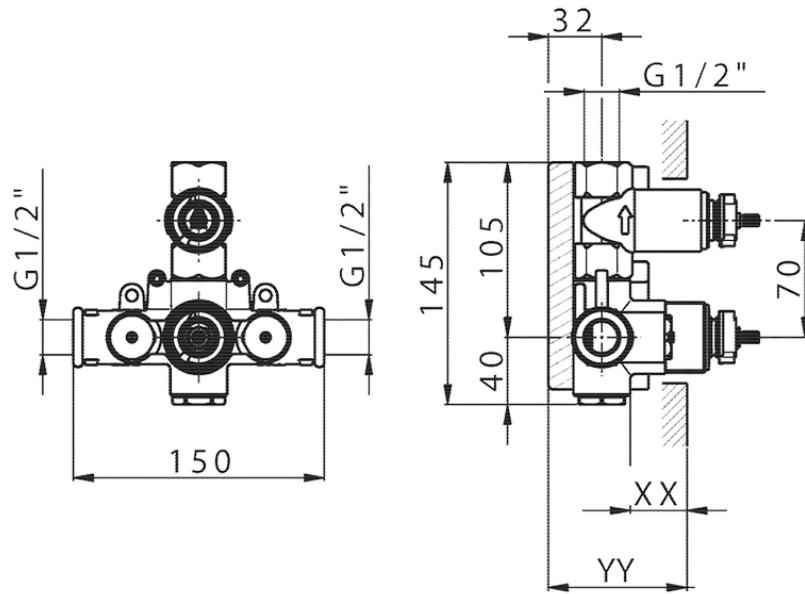

Exposed part for 1-outlet con.thermo.shower valve THERMO_SU007304

SU007304

<https://en.huberitalia.com/exposed-part-for-1-outlet-con-thermo-shower-valve-thermo-su007304>

Piastra/Plate/Plaque/Platte/Placa

2-3mm: XX 25-40 YY 76-91

10 mm: XX 16-31 YY 65-80

ZB007361

<https://en.huberitalia.com/1-outlet-concealed-thermostatic-shower-valve-concealed-zb007361>

Piastra/Plate/Plaque/Platte/Placa

2-3mm: XX 25-40 YY 76-91

10 mm: XX 16-31 YY 65-80

ZB007301

<https://en.huberitalia.com/1-outlet-concealed-thermostatic-shower-valve-concealed-zb007301>

2024-11-24