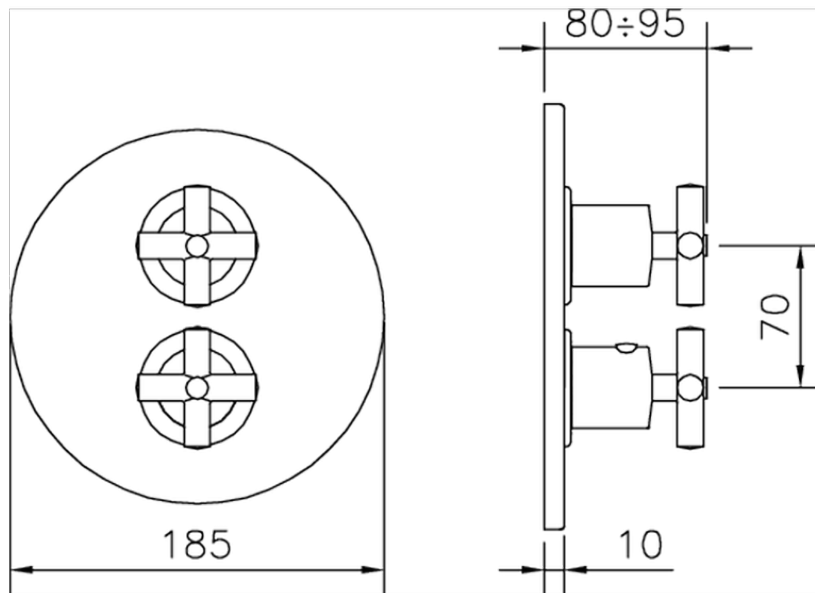

Exposed part for 1-outlet con.thermo.shower valve THERMO_SU007304

SU007304

<https://en.huberitalia.com/exposed-part-for-1-outlet-con-thermo-shower-valve-thermo-su007304>

Piastra/Plate/Plaque/Platte/Placa

2-3mm: XX 25-40 YY 76-91

10 mm: XX 16-31 YY 65-80

ZB007361

<https://en.huberitalia.com/1-outlet-concealed-thermostatic-shower-valve-concealed-zb007361>

Piastra/Plate/Plaque/Platte/Placa

2-3mm: XX 25-40 YY 76-91

10 mm: XX 16-31 YY 65-80

ZB007301

<https://en.huberitalia.com/1-outlet-concealed-thermostatic-shower-valve-concealed-zb007301>

2024-11-24