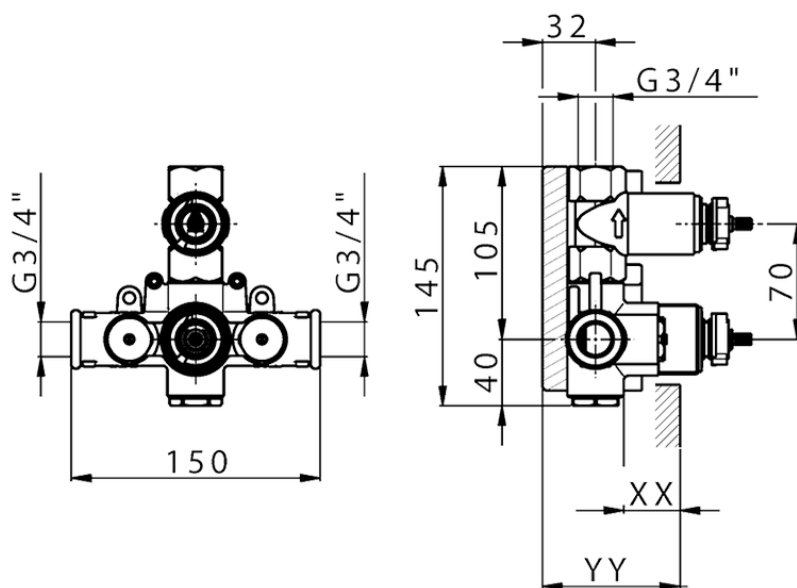

Exposed part for 1-outlet con.thermo.shower valve THERMO_SU007304

SU007304

<https://en.huberitalia.com/exposed-part-for-1-outlet-con-thermo-shower-valve-thermo-su007304>

Piastra/Plate/Plaque/Platte/Placa

2-3mm: XX 25-40 YY 76-91

10 mm: XX 16-31 YY 65-80

ZB007361

<https://en.huberitalia.com/1-outlet-concealed-thermostatic-shower-valve-concealed-zb007361>

Piastra/Plate/Plaque/Platte/Placa

2-3mm: XX 25-40 YY 76-91

10 mm: XX 16-31 YY 65-80

ZB007301

<https://en.huberitalia.com/1-outlet-concealed-thermostatic-shower-valve-concealed-zb007301>

2024-11-24