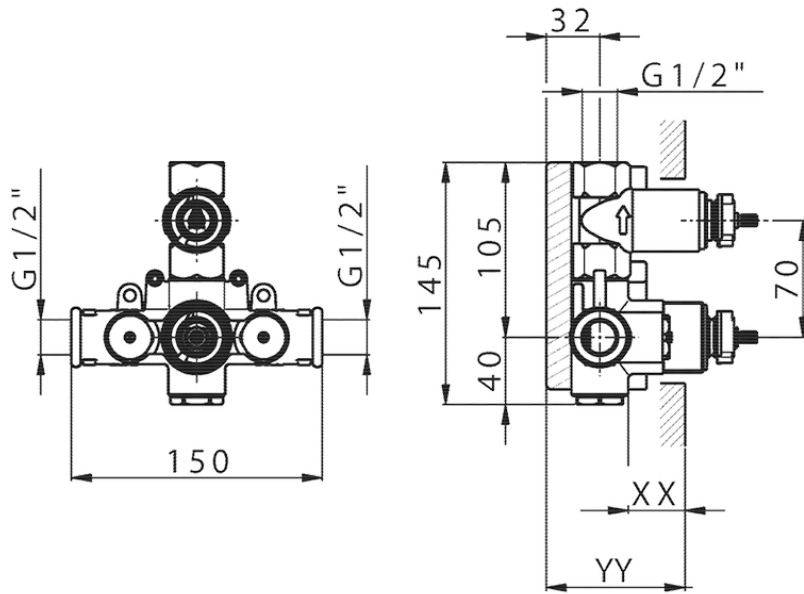

## Exposed part for 1-outlet con.thermo.shower valve THERMO\_SU007304

SU007304

<https://en.huberitalia.com/exposed-part-for-1-outlet-con-thermo-shower-valve-thermo-su007304>

## Piastra/Plate/Plaque/Platte/Placa

2-3mm: XX 25-40 YY 76-91

10 mm: XX 16-31 YY 65-80

ZB007361

<https://en.huberitalia.com/1-outlet-concealed-thermostatic-shower-valve-concealed-zb007361>

Piastra/Plate/Plaque/Platte/Placa

2-3mm: XX 25-40 YY 76-91

10 mm: XX 16-31 YY 65-80

ZB007301

<https://en.huberitalia.com/1-outlet-concealed-thermostatic-shower-valve-concealed-zb007301>

2024-11-24