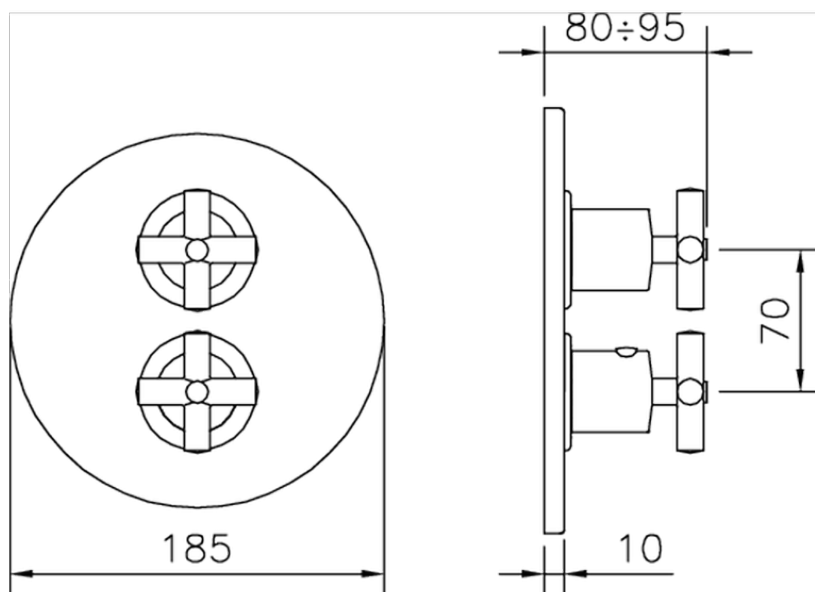

## Exposed part for 1-outlet con.thermo.shower valve THERMO\_SU007304

SU007304

<https://en.huberitalia.com/exposed-part-for-1-outlet-con-thermo-shower-valve-thermo-su007304>

## Piastra/Plate/Plaque/Platte/Placa

2-3mm: XX 25-40 YY 76-91

10 mm: XX 16-31 YY 65-80

ZB007361

<https://en.huberitalia.com/1-outlet-concealed-thermostatic-shower-valve-concealed-zb007361>

Piastra/Plate/Plaque/Platte/Placa

2-3mm: XX 25-40 YY 76-91

10 mm: XX 16-31 YY 65-80

ZB007301

<https://en.huberitalia.com/1-outlet-concealed-thermostatic-shower-valve-concealed-zb007301>

2024-11-24