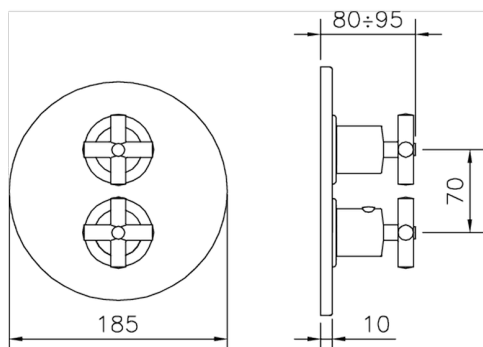

CHARACTERISTICS

Installation **Concealed**
Required concealed parts **ZB007361**
ZB007301

Thermostatic

The Huber thermostatic is your personal water manager, helping you to handle, control and save water and energy.