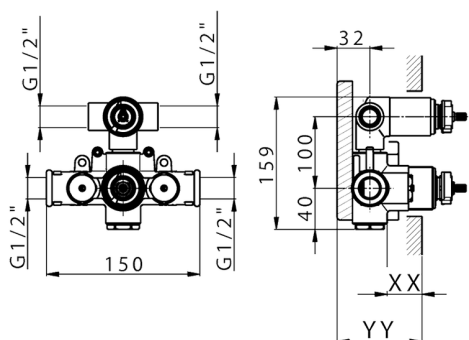

## Concealed thermostatic shower mixer, 2-outlet CONCEALED\_ZB019100

MODEL **ZB019100**

Concealed thermostatic shower mixer, 2-outlet, with 1/2" 2-outlet deviatstop cartridge, without trim kit

AVAILABLE FINISHINGS

CHARACTERISTICS

Installation **Concealed**

Cartridge Spare Parts **24.04A.PP**

**8x20 Plus P Thermostatic Valve**

Concealed **1**

Piastra/Plate/Plaque/Platte/Placa

2-3mm: XX 25-40 YY 76-91

10mm: XX 21-34 YY 70-83