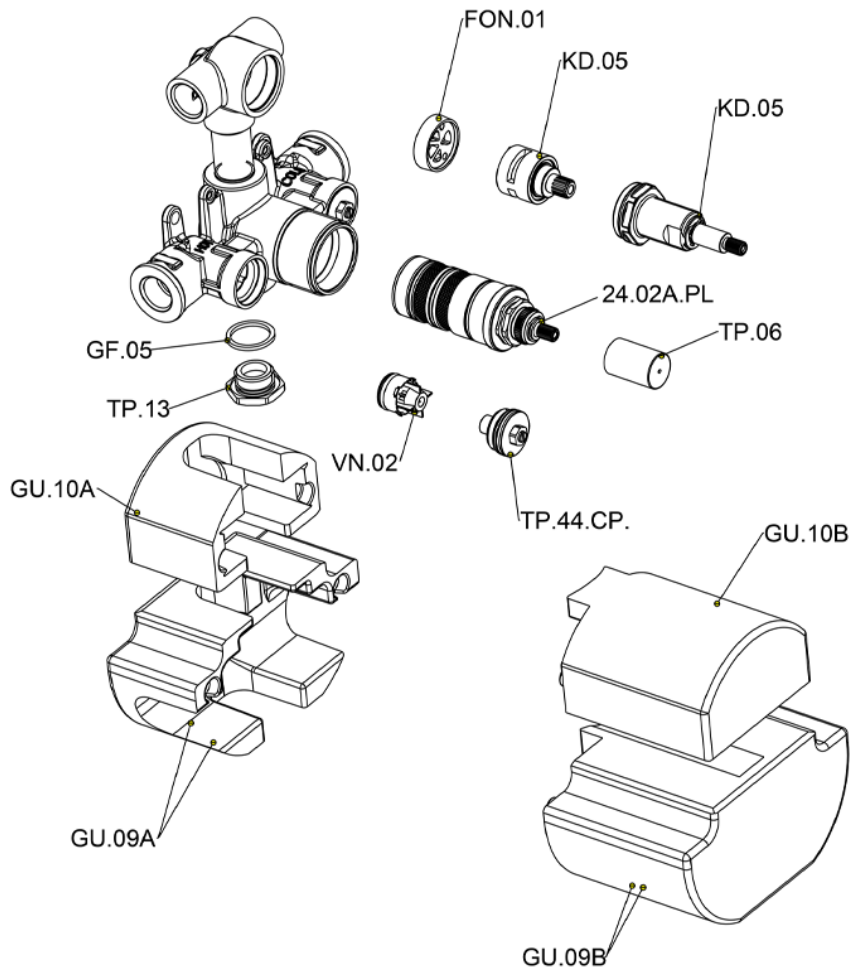

## Concealed thermostatic shower mixer, 2-outlet CONCEALED\_ZB019100

MODEL **ZB019100**

Concealed thermostatic shower mixer, 2-outlet, with 1/2" 2-outlet deviatstop cartridge, without trim kit

AVAILABLE FINISHINGS

CHARACTERISTICS

Installation **Concealed**

Cartridge Spare Parts **24.04A.PP**

**8x20 Plus P Thermostatic Valve**

Concealed **1**

Piastra/Plate/Plaque/Platte/Placa

2-3mm: XX 25-40 YY 76-91

10mm: XX 21-34 YY 70-83

## Concealed thermostatic shower mixer, 2-outlet CONCEALED\_ZB019100

ZB019100

<https://en.huberitalia.com/concealed-thermostatic-shower-mixer-2-outlet-concealed-zb019100>

2024-12-22