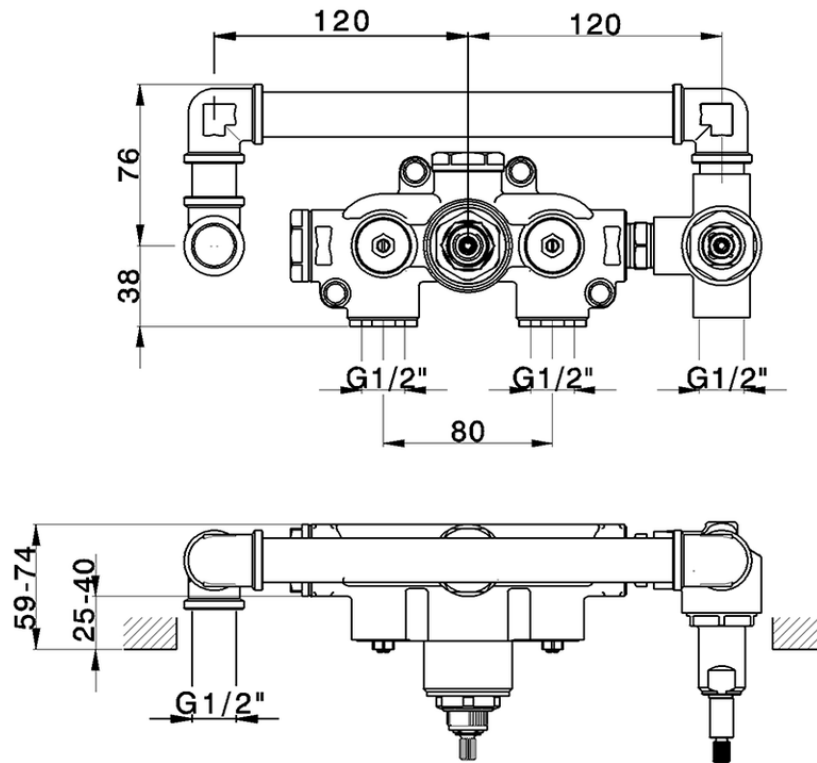

Exposed part for con.thermo. bath mixer, 2-outlet CHRONOS_CR019340

CR019340

<https://en.huberitalia.com/exposed-part-for-con-thermo-bath-mixer-2-outlet-chronos-cr019340>

ZB019340

<https://en.huberitalia.com/concealed-thermostatic-bath-mixer-2-outlet-concealed-zb019340>