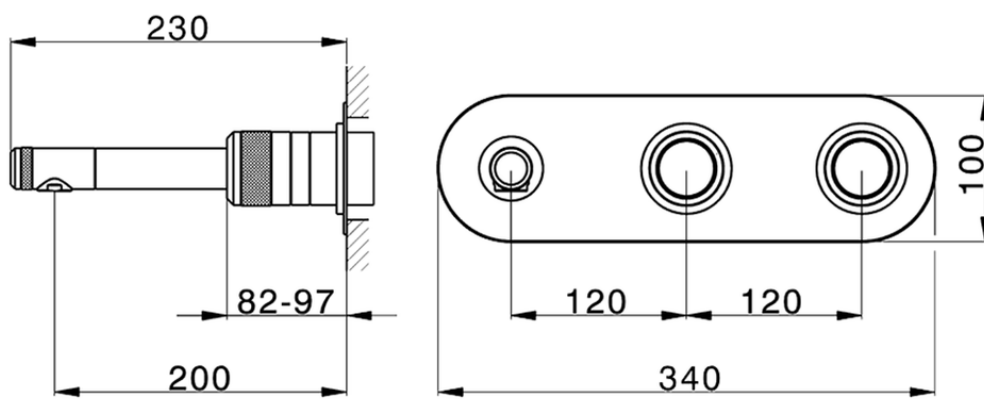

Exposed part for con.thermo. bath mixer, 2-outlet CHRONOS_CR019340

CR019340

<https://en.huberitalia.com/exposed-part-for-con-thermo-bath-mixer-2-outlet-chronos-cr019340>

ZB019340

<https://en.huberitalia.com/concealed-thermostatic-bath-mixer-2-outlet-concealed-zb019340>