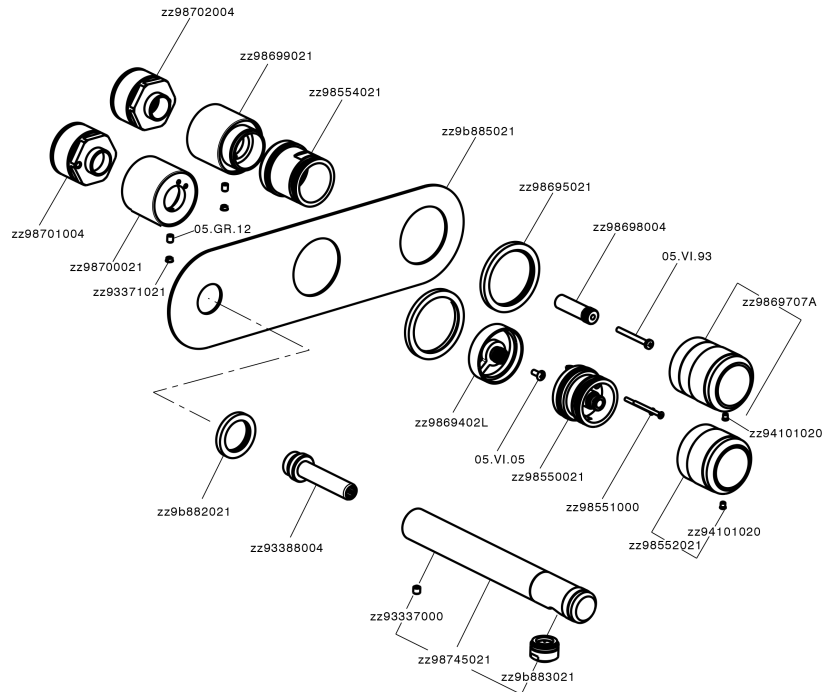

Exposed part for con.thermo. bath mixer, 2-outlet CHRONOS_CR019340

CR019340

<https://en.huberitalia.com/exposed-part-for-con-thermo-bath-mixer-2-outlet-chronos-cr019340>

Concealed thermostatic bath mixer, 2-outlet CONCEALED_ZB019340

ZB019340

<https://en.huberitalia.com/concealed-thermostatic-bath-mixer-2-outlet-concealed-zb019340>

2024-11-15